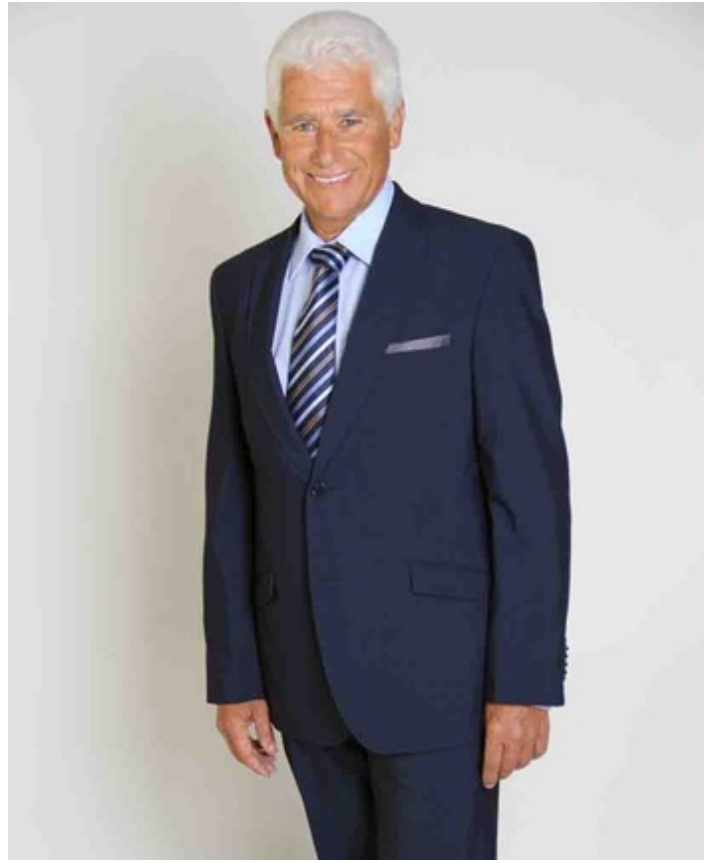

Height 178cm Suit size 48 Shoe size 44 Hair Color gray Eye Color blue-green

Height 178cm Suit size 48 Shoe size 44 Hair Color gray Eye Color blue-green

Height 178cm Suit size 48 Shoe size 44 Hair Color gray Eye Color blue-green