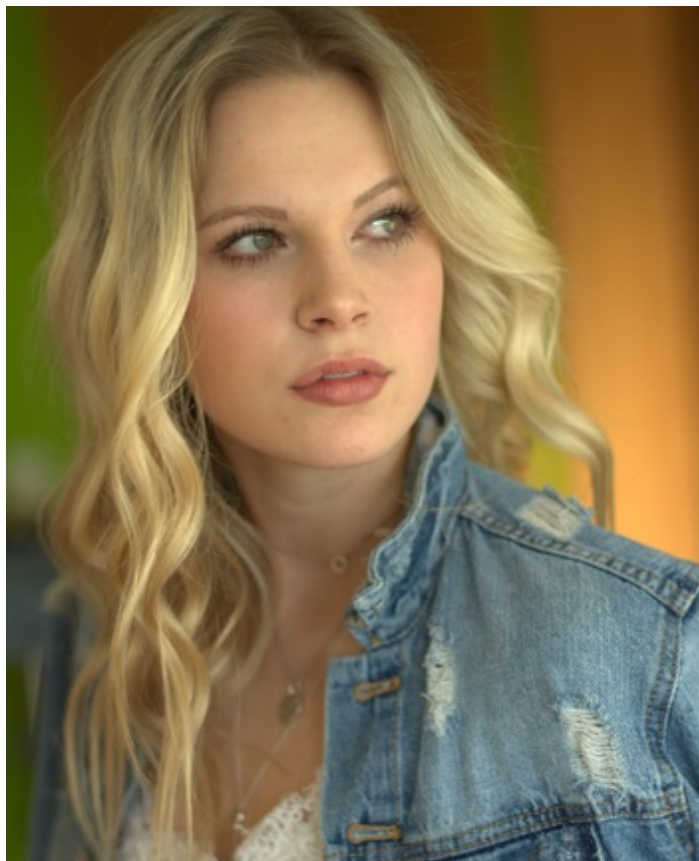

Height 174cm Dress size 36-38 Chest/Bust 86cm Waist 68cm Hips 94cm Shoe size 38/39 Hair Color blonde
Eye Color green

Height 174cm Dress size 36-38 Chest/Bust 86cm Waist 68cm Hips 94cm Shoe size 38/39 Hair Color blonde
Eye Color green

Height 174cm Dress size 36-38 Chest/Bust 86cm Waist 68cm Hips 94cm Shoe size 38/39 Hair Color blonde
Eye Color green