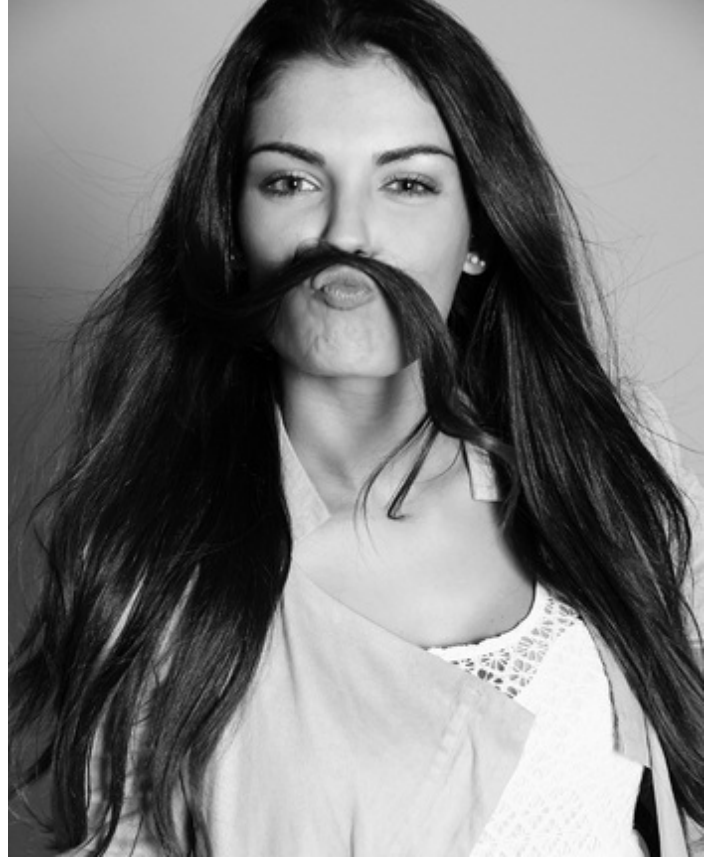

Height 169cm Dress size 36-38 Cup Size C Chest/Bust 92cm Waist 67cm Hips 98cm Shoe size 37/38  
Hair Color brown Eye Color green

Height 169cm Dress size 36-38 Cup Size C Chest/Bust 92cm Waist 67cm Hips 98cm Shoe size 37/38  
Hair Color brown Eye Color green