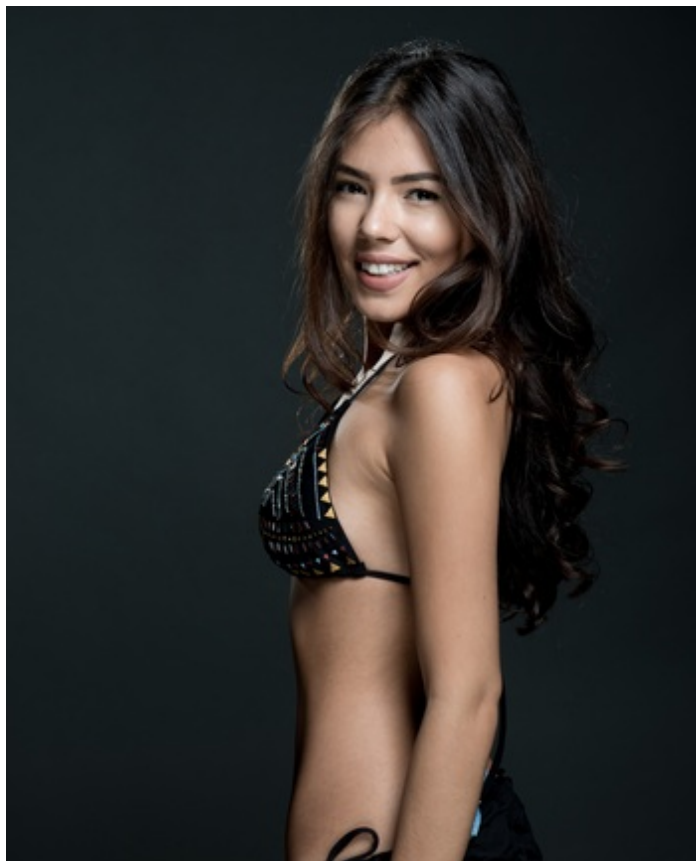

Height 165cm Dress size 36 Cup Size C Chest/Bust 88cm Waist 67cm Hips 95cm Shoe size 39
Hair Color dark brown Eye Color brown

Height 165cm Dress size 36 Cup Size C Chest/Bust 88cm Waist 67cm Hips 95cm Shoe size 39
Hair Color dark brown Eye Color brown

Height 165cm Dress size 36 Cup Size C Chest/Bust 88cm Waist 67cm Hips 95cm Shoe size 39
Hair Color dark brown Eye Color brown