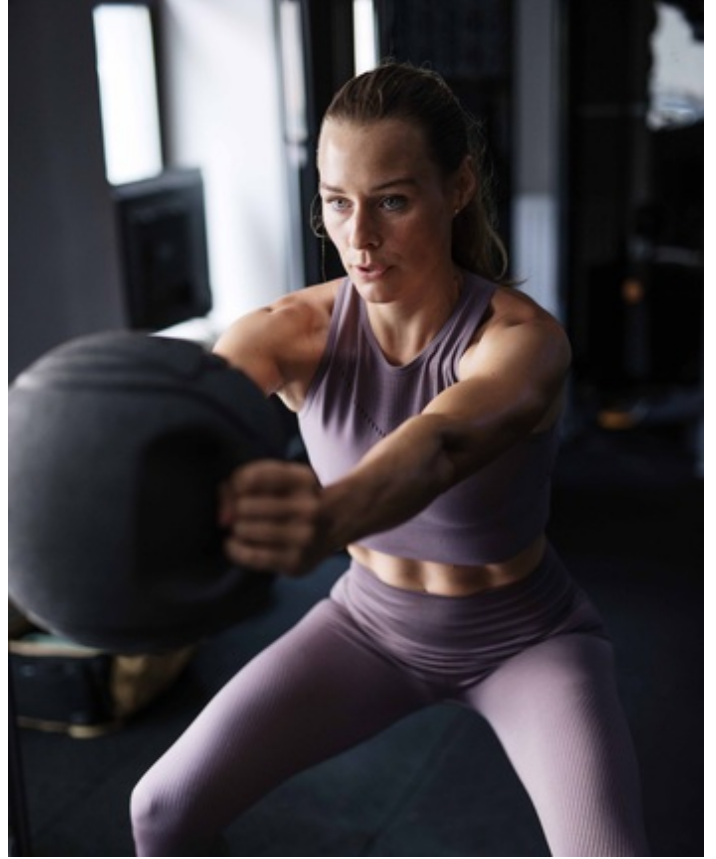

Height 174cm Dress size 36-38 Cup Size C Chest/Bust 89cm Waist 65cm Hips 93cm Shoe size 41
Hair Color dark blonde Eye Color green-gray

Height 174cm Dress size 36-38 Cup Size C Chest/Bust 89cm Waist 65cm Hips 93cm Shoe size 41
Hair Color dark blonde Eye Color green-gray