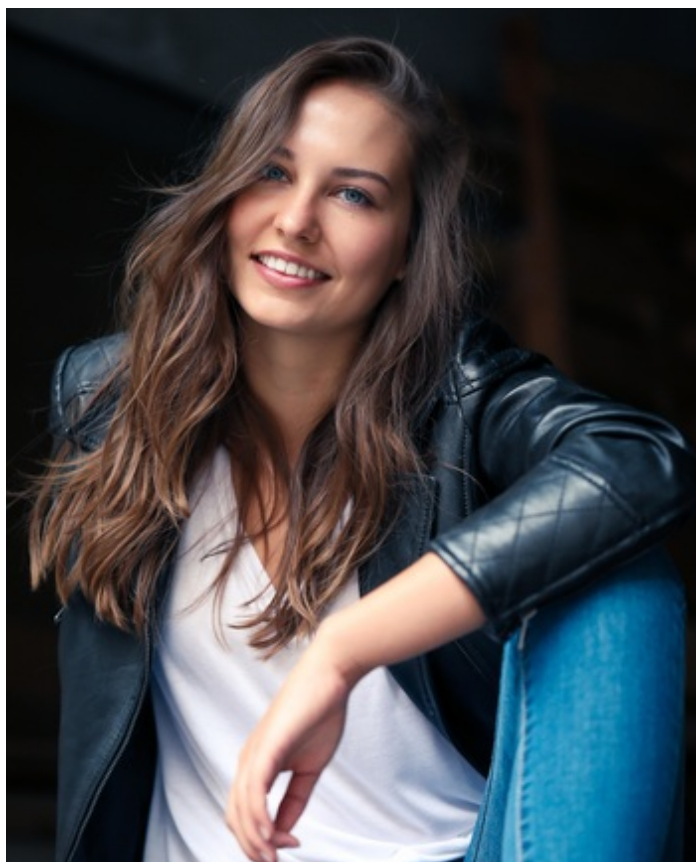

Height 173cm Dress size 36-38 Chest/Bust 88cm Waist 70cm Hips 96cm Shoe size 38 Hair Color brown
Eye Color blue

Height 173cm Dress size 36-38 Chest/Bust 88cm Waist 70cm Hips 96cm Shoe size 38 Hair Color brown
Eye Color blue

Height 173cm Dress size 36-38 Chest/Bust 88cm Waist 70cm Hips 96cm Shoe size 38 Hair Color brown
Eye Color blue

Alina

Height 173cm Dress size 36-38 Chest/Bust 88cm Waist 70cm Hips 96cm Shoe size 38 Hair Color brown
Eye Color blue