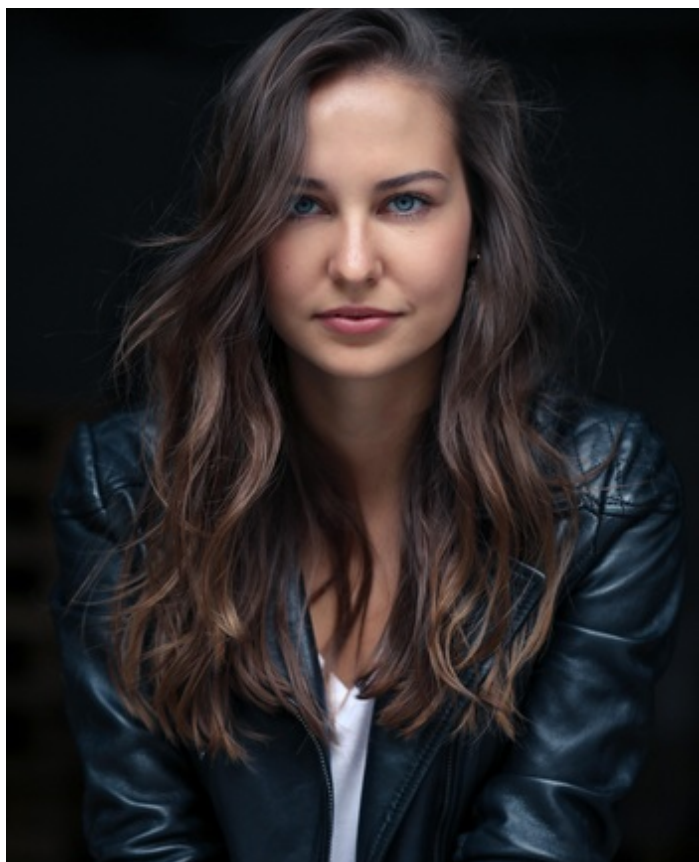

Height 173cm Dress size 36-38 Chest/Bust 88cm Waist 70cm Hips 96cm Shoe size 38 Hair Color brown
Eye Color blue

Height 173cm Dress size 36-38 Chest/Bust 88cm Waist 70cm Hips 96cm Shoe size 38 Hair Color brown
Eye Color blue

Height 173cm Dress size 36-38 Chest/Bust 88cm Waist 70cm Hips 96cm Shoe size 38 Hair Color brown
Eye Color blue

Alina

Height 173cm Dress size 36-38 Chest/Bust 88cm Waist 70cm Hips 96cm Shoe size 38 Hair Color brown
Eye Color blue