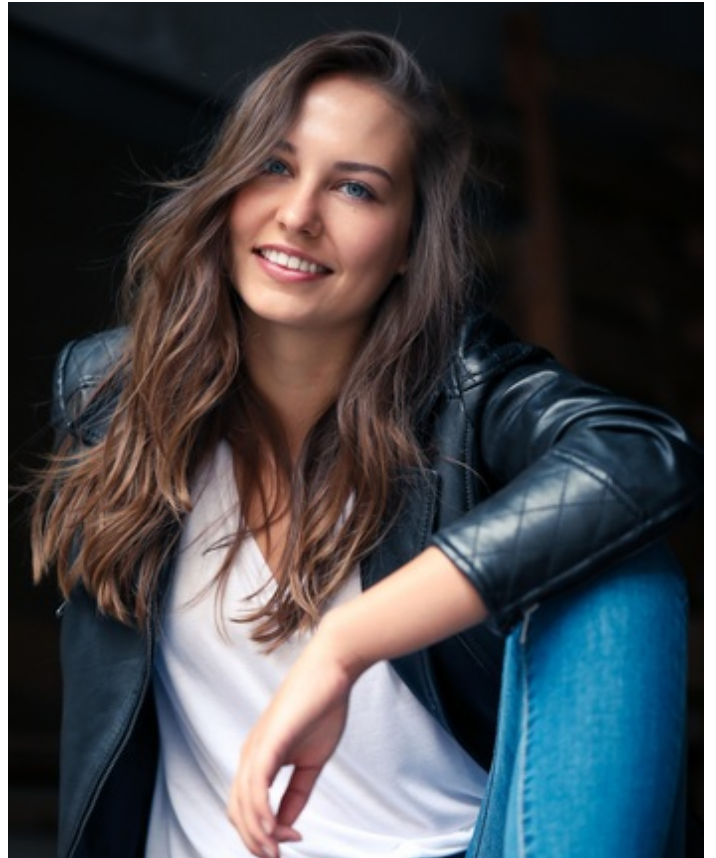

Height 173cm Dress size 36-38 Chest/Bust 88cm Waist 70cm Hips 96cm Shoe size 38 Hair Color brown
Eye Color blue

Height 173cm Dress size 36-38 Chest/Bust 88cm Waist 70cm Hips 96cm Shoe size 38 Hair Color brown
Eye Color blue

Height 173cm Dress size 36-38 Chest/Bust 88cm Waist 70cm Hips 96cm Shoe size 38 Hair Color brown
Eye Color blue

Alina

Height 173cm Dress size 36-38 Chest/Bust 88cm Waist 70cm Hips 96cm Shoe size 38 Hair Color brown
Eye Color blue