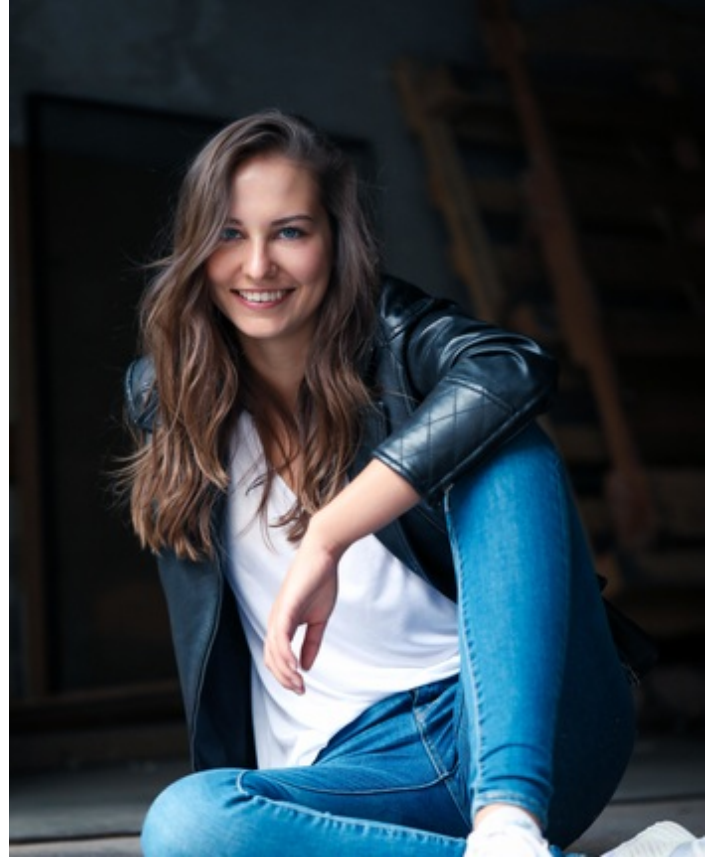

Height 173cm Dress size 36-38 Chest/Bust 88cm Waist 70cm Hips 96cm Shoe size 38 Hair Color brown
Eye Color blue

Height 173cm Dress size 36-38 Chest/Bust 88cm Waist 70cm Hips 96cm Shoe size 38 Hair Color brown
Eye Color blue

Height 173cm Dress size 36-38 Chest/Bust 88cm Waist 70cm Hips 96cm Shoe size 38 Hair Color brown
Eye Color blue

Alina

Height 173cm Dress size 36-38 Chest/Bust 88cm Waist 70cm Hips 96cm Shoe size 38 Hair Color brown
Eye Color blue