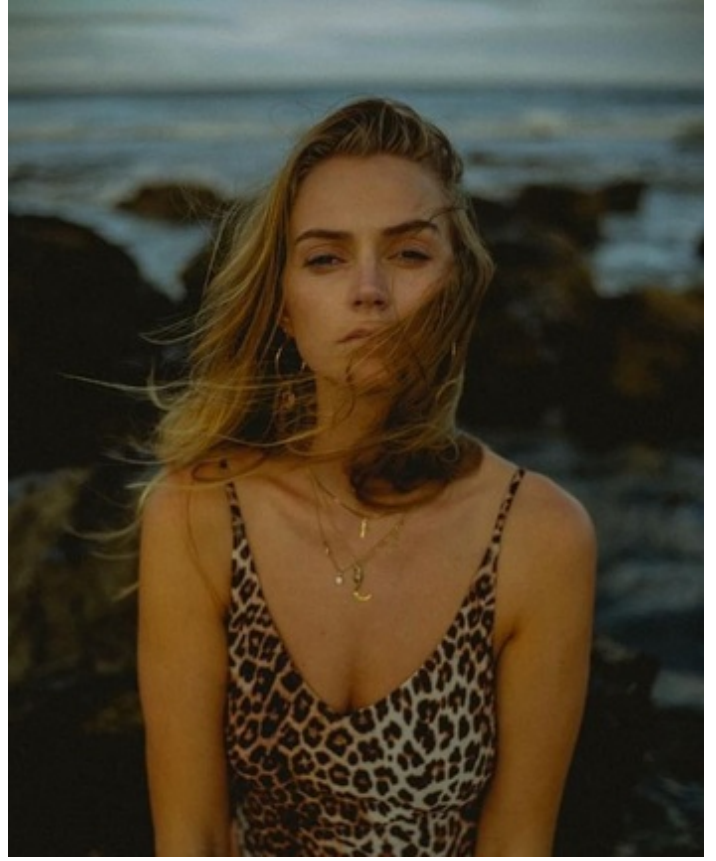

Height 176cm Dress size 36 Cup Size C Chest/Bust 88cm Waist 65cm Hips 92cm Shoe size 38/39 Hair Color blonde  
Eye Color blue

Height 176cm Dress size 36 Cup Size C Chest/Bust 88cm Waist 65cm Hips 92cm Shoe size 38/39 Hair Color blonde  
Eye Color blue