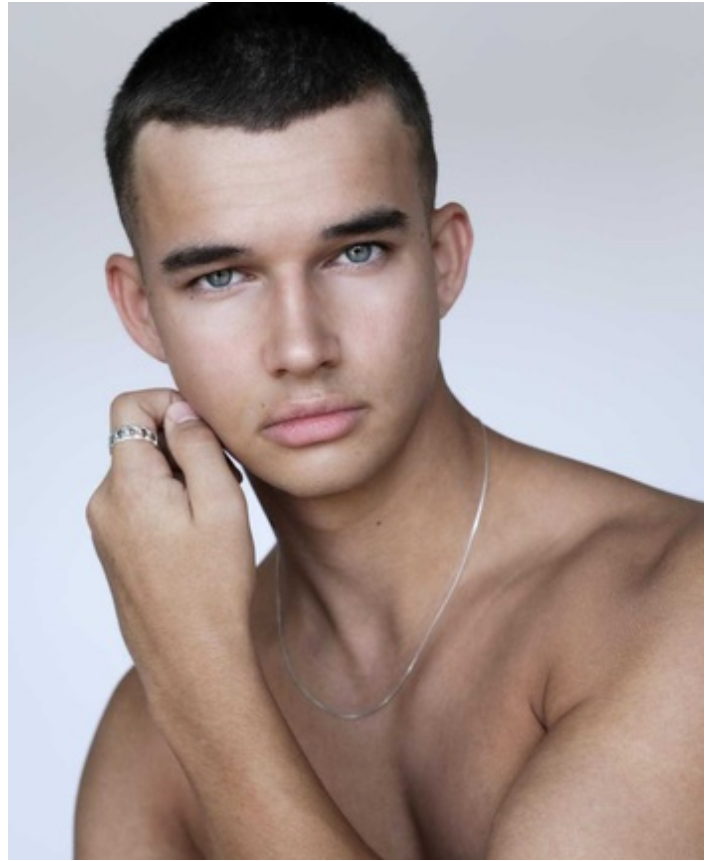

Height 182cm Shirt M Chest/Bust 100cm Waist 77cm Hips 97cm Shoe size 46 Eye Color blue-green

Height 182cm Shirt M Chest/Bust 100cm Waist 77cm Hips 97cm Shoe size 46 Eye Color blue-green

Height 182cm Shirt M Chest/Bust 100cm Waist 77cm Hips 97cm Shoe size 46 Eye Color blue-green

Height 182cm Shirt M Chest/Bust 100cm Waist 77cm Hips 97cm Shoe size 46 Eye Color blue-green