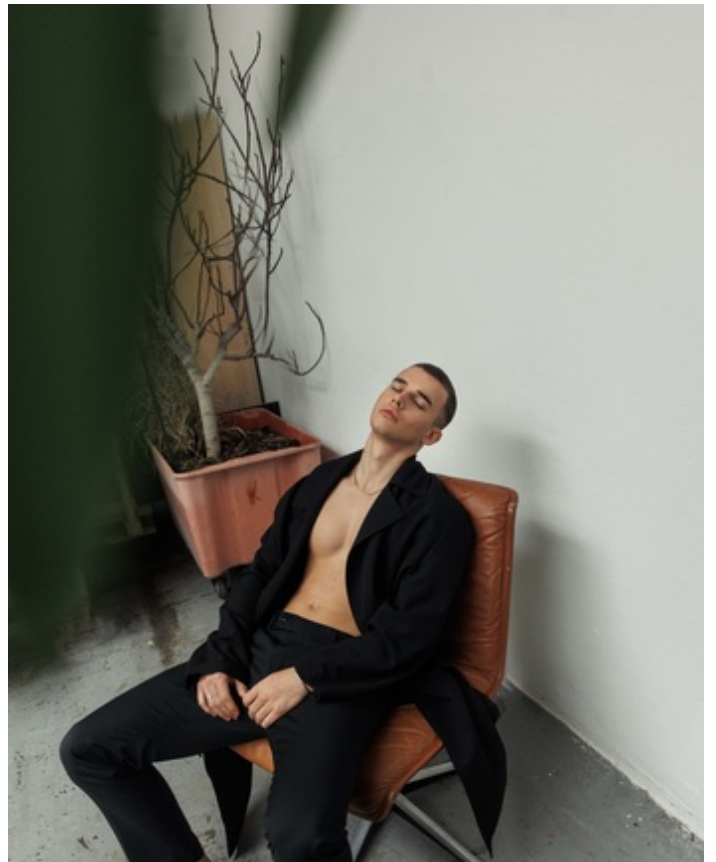

Height 182cm Shirt M Chest/Bust 100cm Waist 77cm Hips 97cm Shoe size 46 Eye Color blue-green

Height 182cm Shirt M Chest/Bust 100cm Waist 77cm Hips 97cm Shoe size 46 Eye Color blue-green

Height 182cm Shirt M Chest/Bust 100cm Waist 77cm Hips 97cm Shoe size 46 Eye Color blue-green

Height 182cm Shirt M Chest/Bust 100cm Waist 77cm Hips 97cm Shoe size 46 Eye Color blue-green