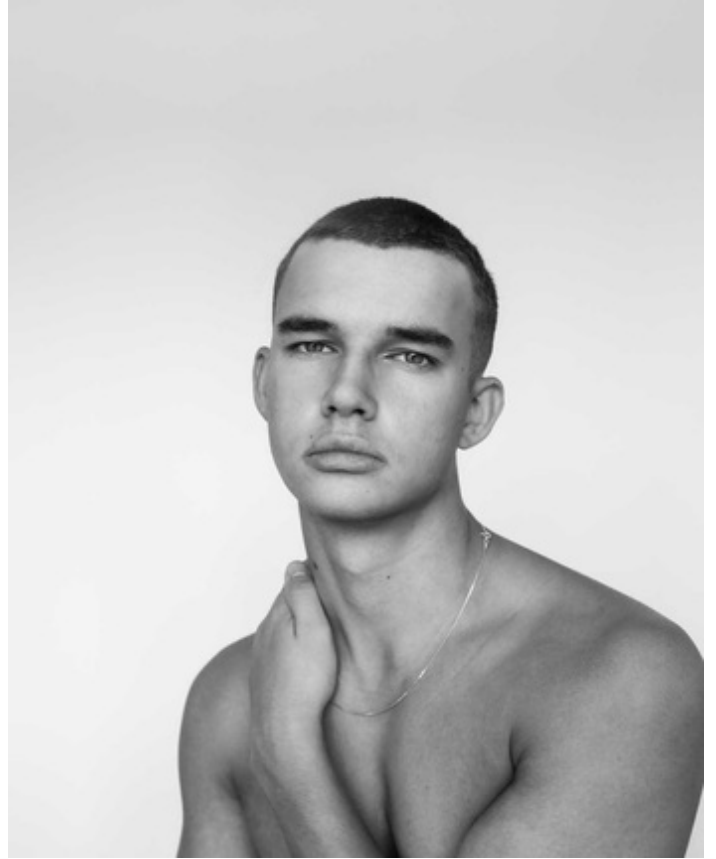

Height 182cm Shirt M Chest/Bust 100cm Waist 77cm Hips 97cm Shoe size 46 Eye Color blue-green

Height 182cm Shirt M Chest/Bust 100cm Waist 77cm Hips 97cm Shoe size 46 Eye Color blue-green

Height 182cm Shirt M Chest/Bust 100cm Waist 77cm Hips 97cm Shoe size 46 Eye Color blue-green

Height 182cm Shirt M Chest/Bust 100cm Waist 77cm Hips 97cm Shoe size 46 Eye Color blue-green