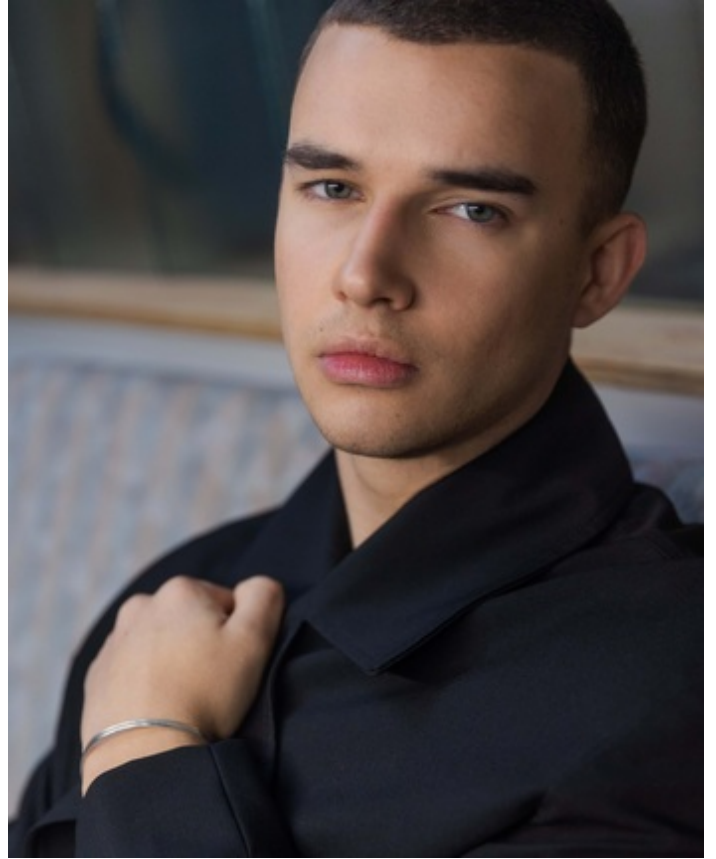

Height 182cm Shirt M Chest/Bust 100cm Waist 77cm Hips 97cm Shoe size 46 Eye Color blue-green

Height 182cm Shirt M Chest/Bust 100cm Waist 77cm Hips 97cm Shoe size 46 Eye Color blue-green

Height 182cm Shirt M Chest/Bust 100cm Waist 77cm Hips 97cm Shoe size 46 Eye Color blue-green

Height 182cm Shirt M Chest/Bust 100cm Waist 77cm Hips 97cm Shoe size 46 Eye Color blue-green