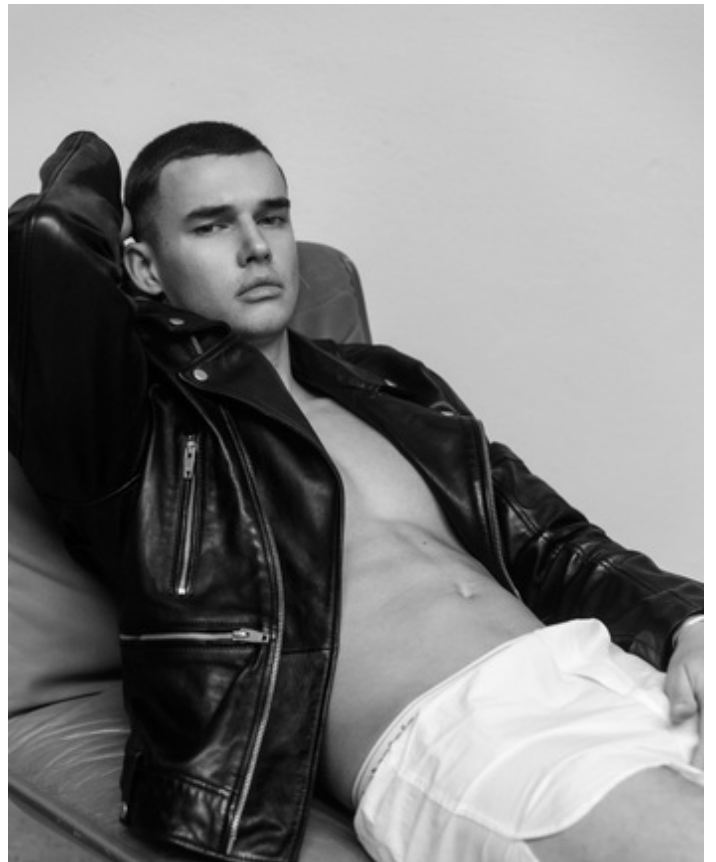

Height 182cm Shirt M Chest/Bust 100cm Waist 77cm Hips 97cm Shoe size 46 Eye Color blue-green

Height 182cm Shirt M Chest/Bust 100cm Waist 77cm Hips 97cm Shoe size 46 Eye Color blue-green

Height 182cm Shirt M Chest/Bust 100cm Waist 77cm Hips 97cm Shoe size 46 Eye Color blue-green

Height 182cm Shirt M Chest/Bust 100cm Waist 77cm Hips 97cm Shoe size 46 Eye Color blue-green