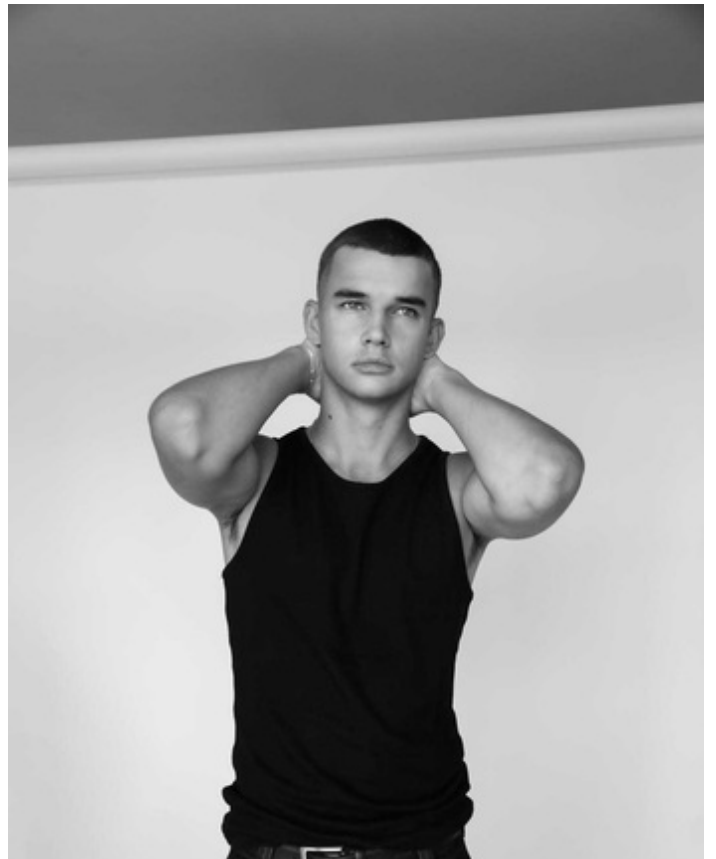

Height 182cm Shirt M Chest/Bust 100cm Waist 77cm Hips 97cm Shoe size 46 Eye Color blue-green

Height 182cm Shirt M Chest/Bust 100cm Waist 77cm Hips 97cm Shoe size 46 Eye Color blue-green

Height 182cm Shirt M Chest/Bust 100cm Waist 77cm Hips 97cm Shoe size 46 Eye Color blue-green

Height 182cm Shirt M Chest/Bust 100cm Waist 77cm Hips 97cm Shoe size 46 Eye Color blue-green