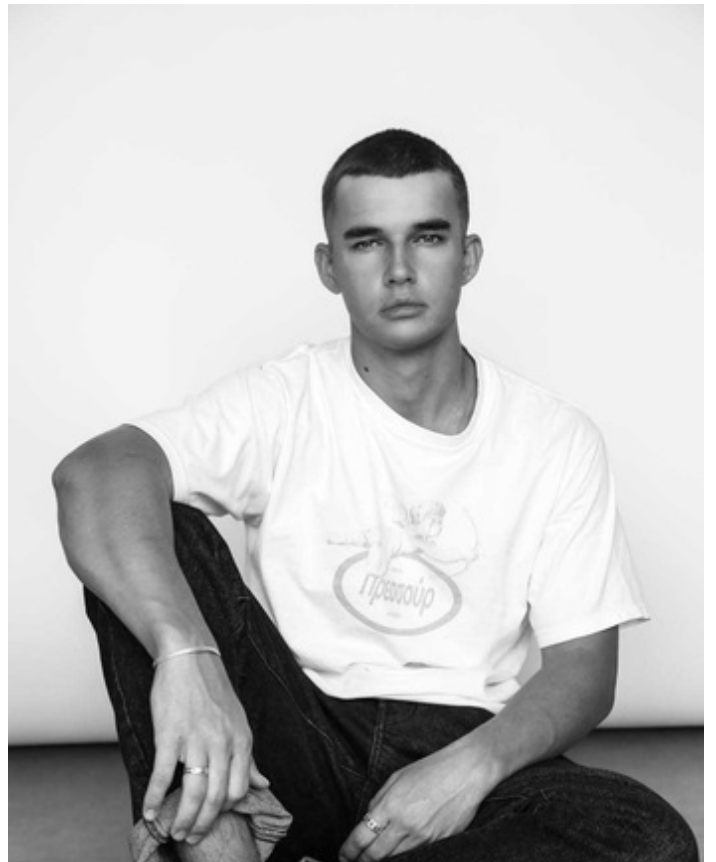

Height 182cm Shirt M Chest/Bust 100cm Waist 77cm Hips 97cm Shoe size 46 Eye Color blue-green

Height 182cm Shirt M Chest/Bust 100cm Waist 77cm Hips 97cm Shoe size 46 Eye Color blue-green

Height 182cm Shirt M Chest/Bust 100cm Waist 77cm Hips 97cm Shoe size 46 Eye Color blue-green