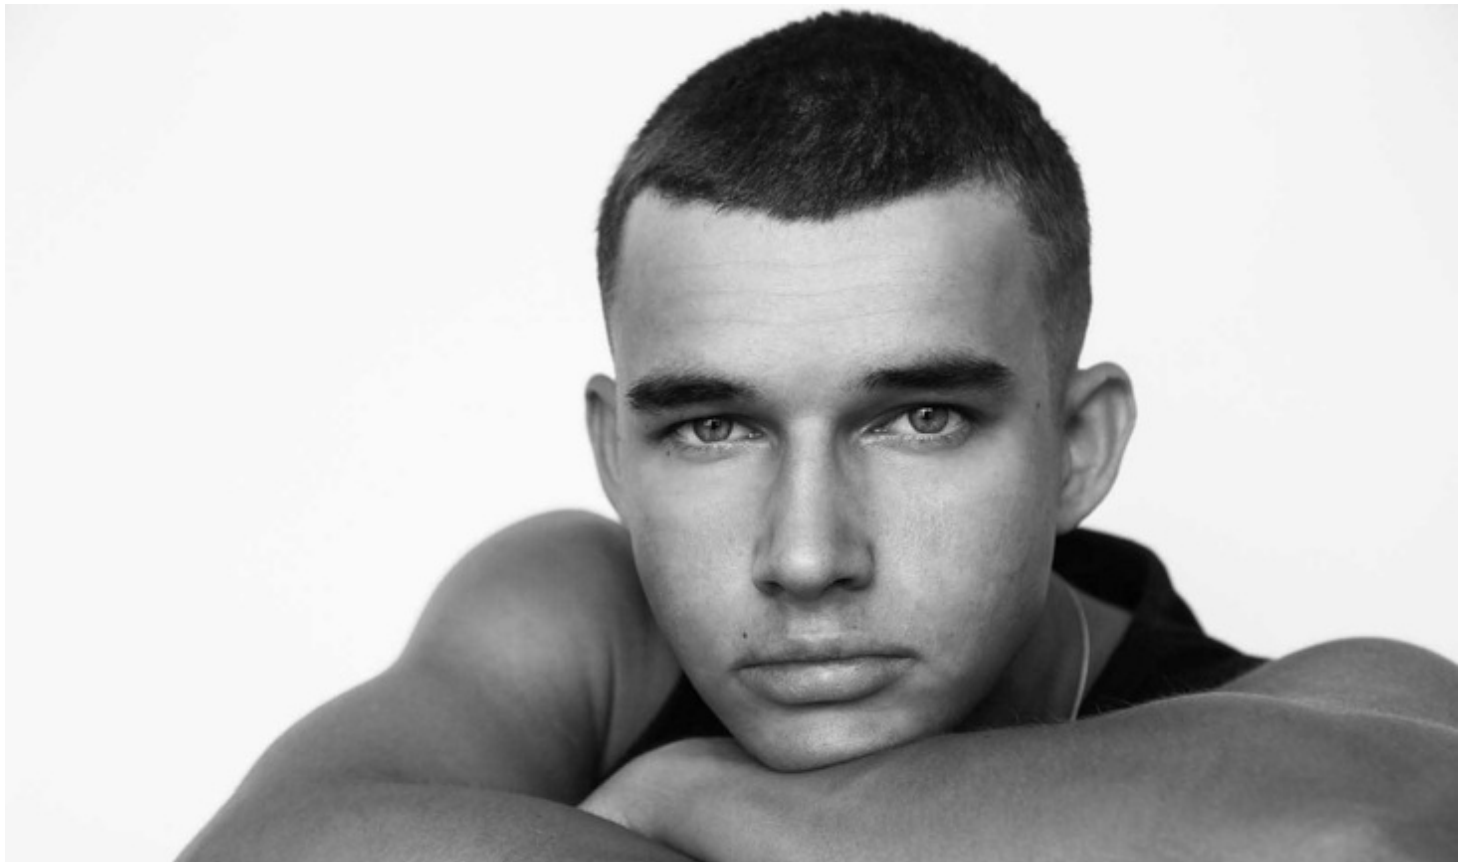

Height 182cm Shirt M Chest/Bust 100cm Waist 77cm Hips 97cm Shoe size 46 Eye Color blue-green

Height 182cm Shirt M Chest/Bust 100cm Waist 77cm Hips 97cm Shoe size 46 Eye Color blue-green

Height 182cm Shirt M Chest/Bust 100cm Waist 77cm Hips 97cm Shoe size 46 Eye Color blue-green