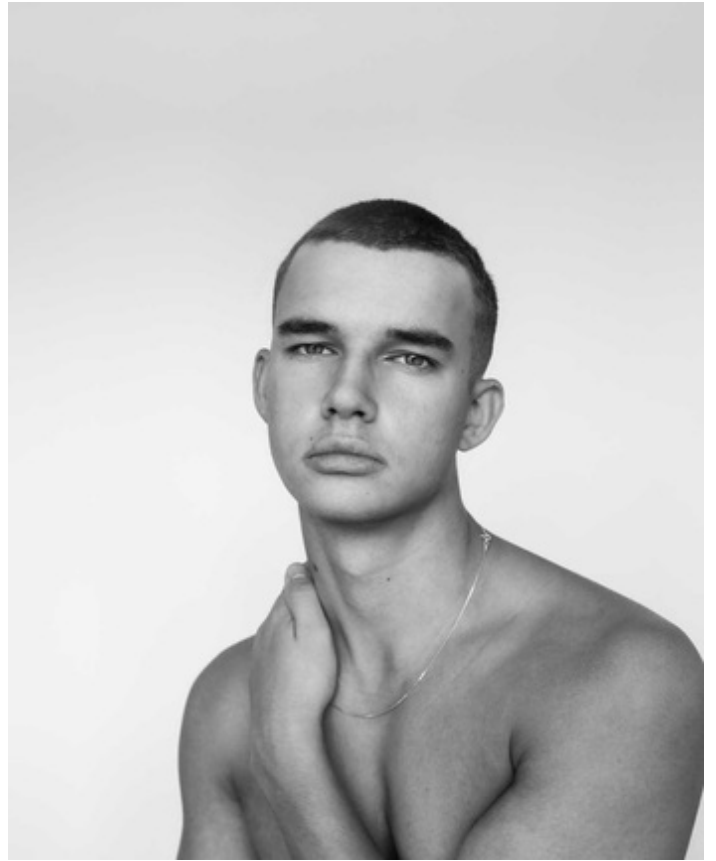

Height 182cm Shirt M Chest/Bust 100cm Waist 77cm Hips 97cm Shoe size 46 Eye Color blue-green

Height 182cm Shirt M Chest/Bust 100cm Waist 77cm Hips 97cm Shoe size 46 Eye Color blue-green

Height 182cm Shirt M Chest/Bust 100cm Waist 77cm Hips 97cm Shoe size 46 Eye Color blue-green

Height 182cm Shirt M Chest/Bust 100cm Waist 77cm Hips 97cm Shoe size 46 Eye Color blue-green