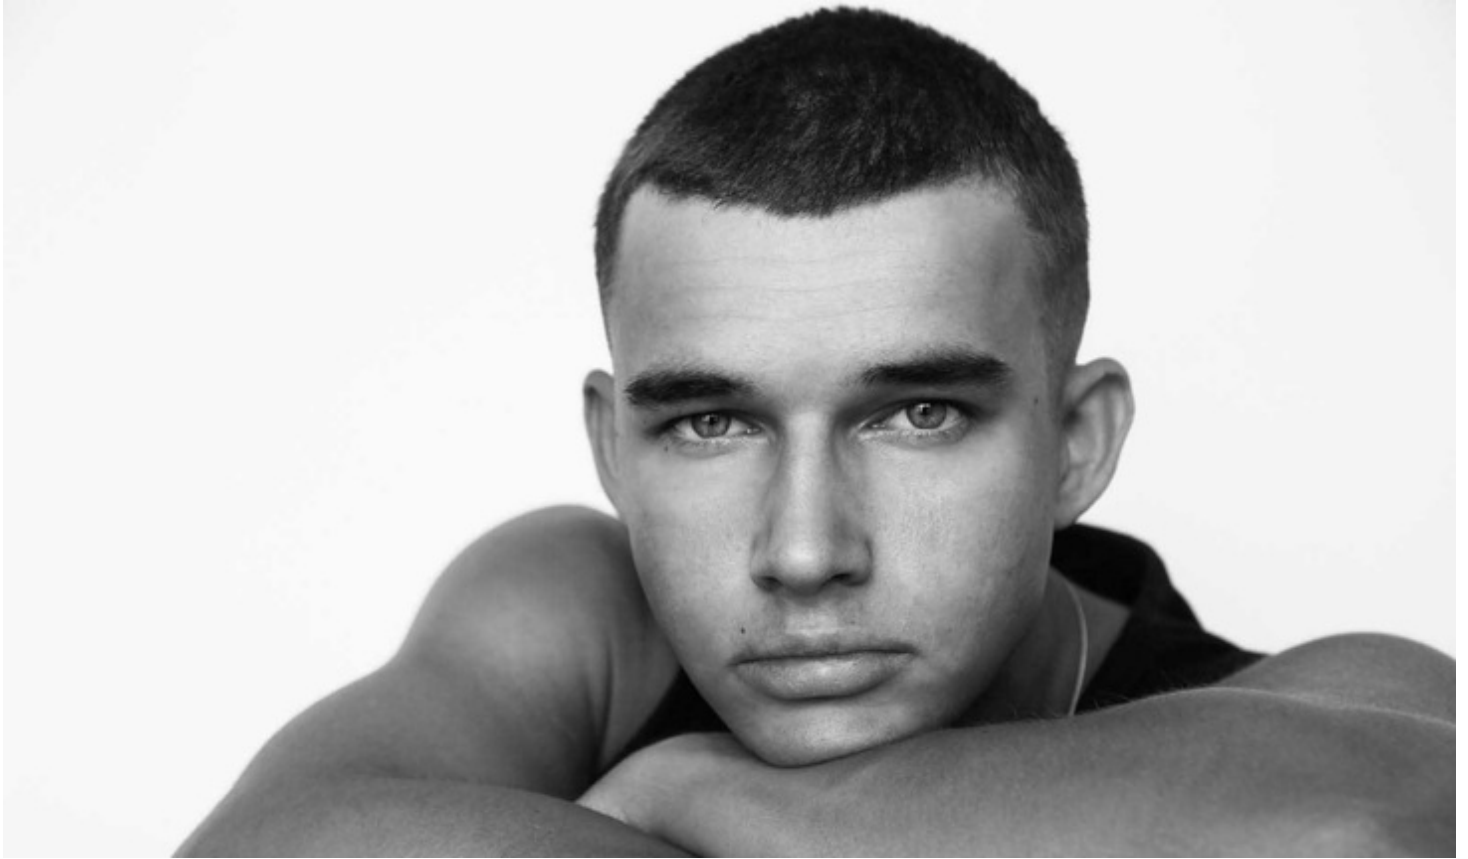

Height 182cm Shirt M Chest/Bust 100cm Waist 77cm Hips 97cm Shoe size 46 Eye Color blue-green

Height 182cm Shirt M Chest/Bust 100cm Waist 77cm Hips 97cm Shoe size 46 Eye Color blue-green

Height 182cm Shirt M Chest/Bust 100cm Waist 77cm Hips 97cm Shoe size 46 Eye Color blue-green

Height 182cm Shirt M Chest/Bust 100cm Waist 77cm Hips 97cm Shoe size 46 Eye Color blue-green