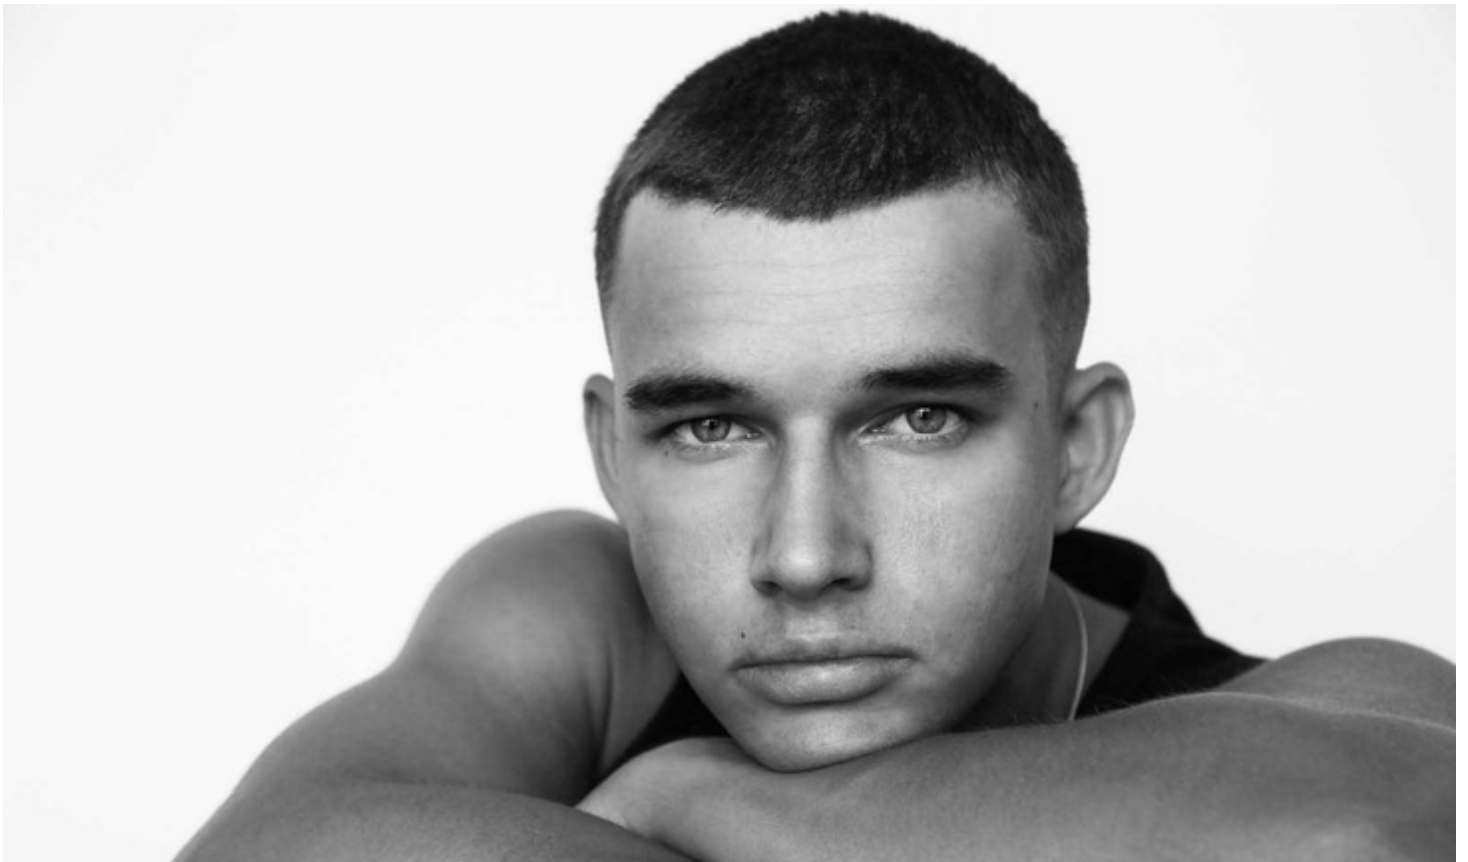

Height 182cm Shirt M Chest/Bust 100cm Waist 77cm Hips 97cm Shoe size 46 Eye Color blue-green

Height 182cm Shirt M Chest/Bust 100cm Waist 77cm Hips 97cm Shoe size 46 Eye Color blue-green

Height 182cm Shirt M Chest/Bust 100cm Waist 77cm Hips 97cm Shoe size 46 Eye Color blue-green