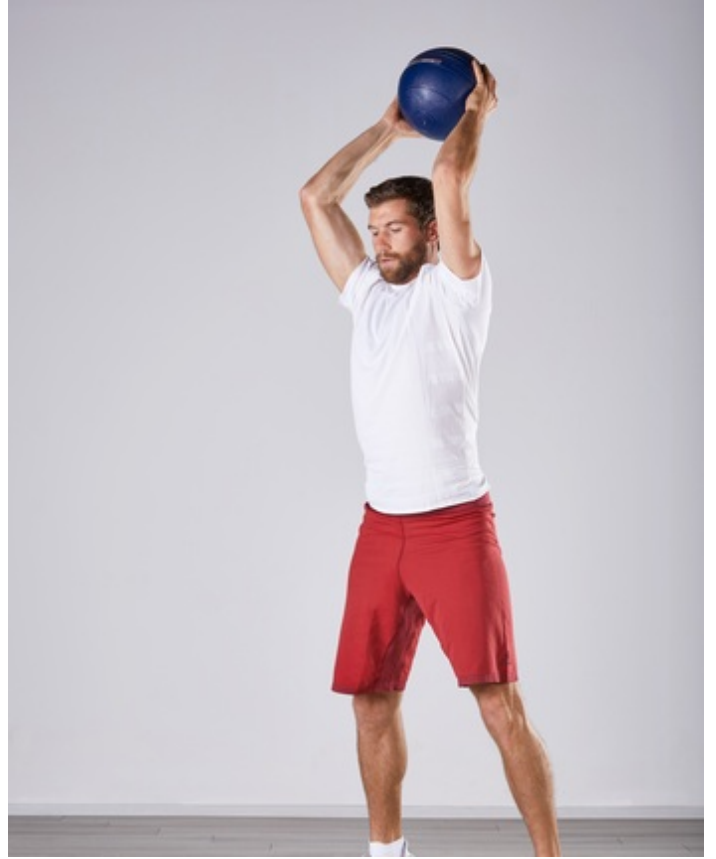

Height 189cm Suit size 52 Chest/Bust 100cm Waist 88cm Hips 99cm Shoe size 47 Hair Color dark blonde
Eye Color green-brown

Height 189cm Suit size 52 Chest/Bust 100cm Waist 88cm Hips 99cm Shoe size 47 Hair Color dark blonde
Eye Color green-brown

Height 189cm Suit size 52 Chest/Bust 100cm Waist 88cm Hips 99cm Shoe size 47 Hair Color dark blonde
Eye Color green-brown

Benni

Height 189cm Suit size 52 Chest/Bust 100cm Waist 88cm Hips 99cm Shoe size 47 Hair Color dark blonde
Eye Color green-brown