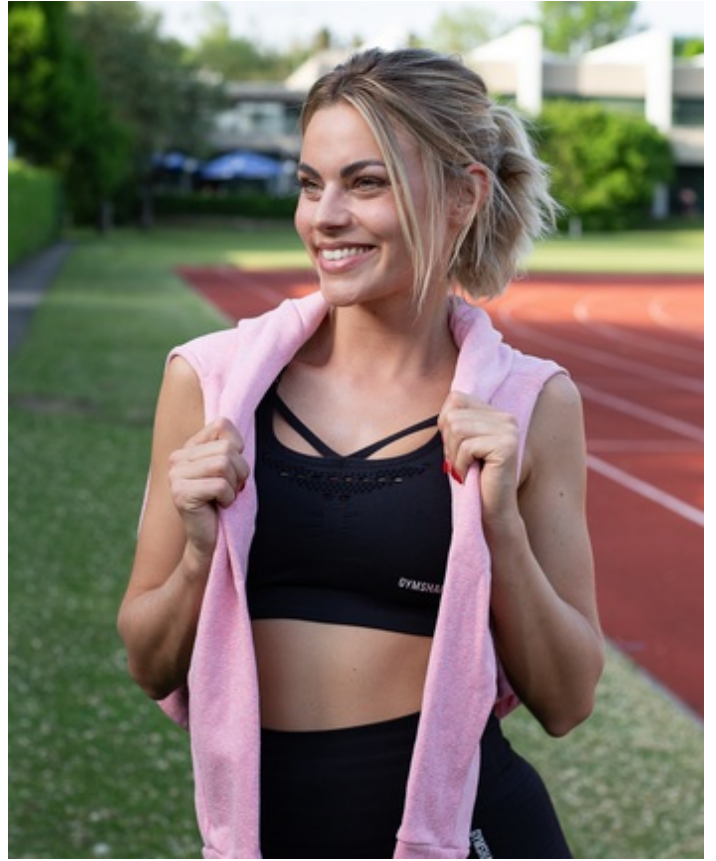

Height 172cm Dress size 36 Chest/Bust 92cm Waist 65cm Hips 93cm Shoe size 39 Hair Color blonde
Eye Color blue-green

Height 172cm Dress size 36 Chest/Bust 92cm Waist 65cm Hips 93cm Shoe size 39 Hair Color blonde
Eye Color blue-green