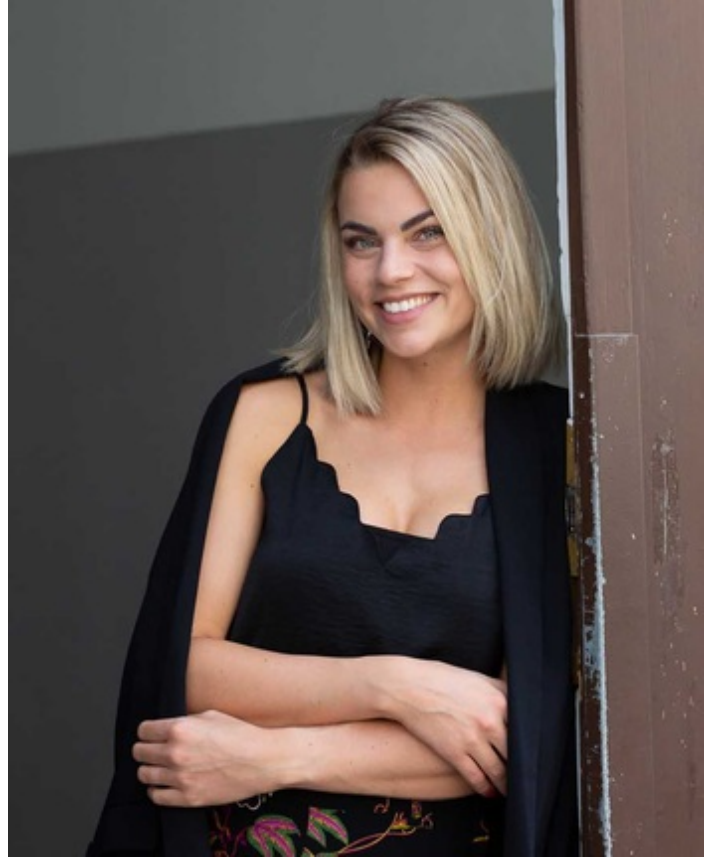

Height 172cm Dress size 36 Chest/Bust 92cm Waist 65cm Hips 93cm Shoe size 39 Hair Color blonde
Eye Color blue-green

Height 172cm Dress size 36 Chest/Bust 92cm Waist 65cm Hips 93cm Shoe size 39 Hair Color blonde
Eye Color blue-green