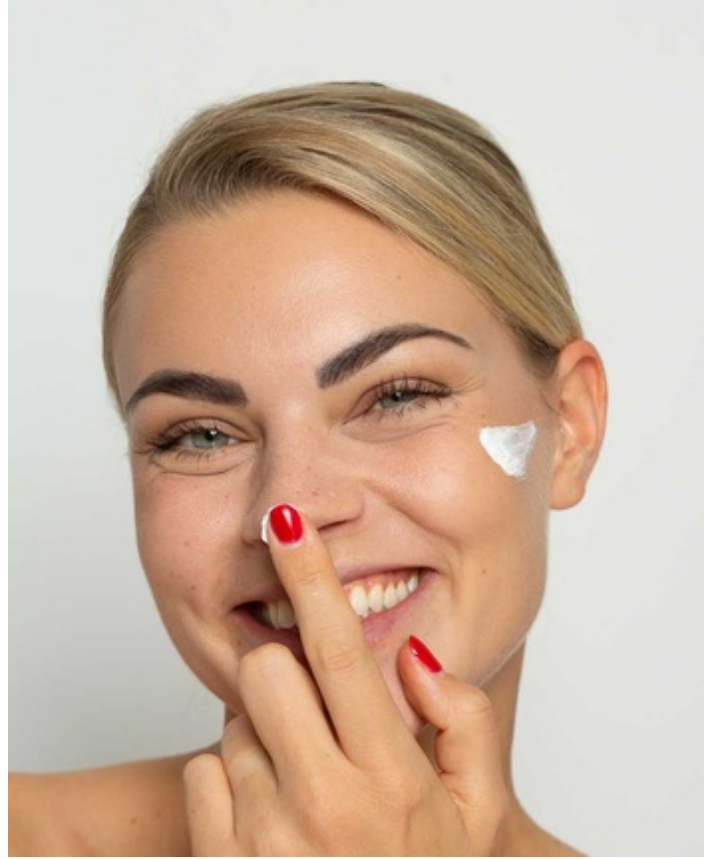

Height 172cm Dress size 36 Chest/Bust 92cm Waist 65cm Hips 93cm Shoe size 39 Hair Color blonde  
Eye Color blue-green

Height 172cm Dress size 36 Chest/Bust 92cm Waist 65cm Hips 93cm Shoe size 39 Hair Color blonde  
Eye Color blue-green