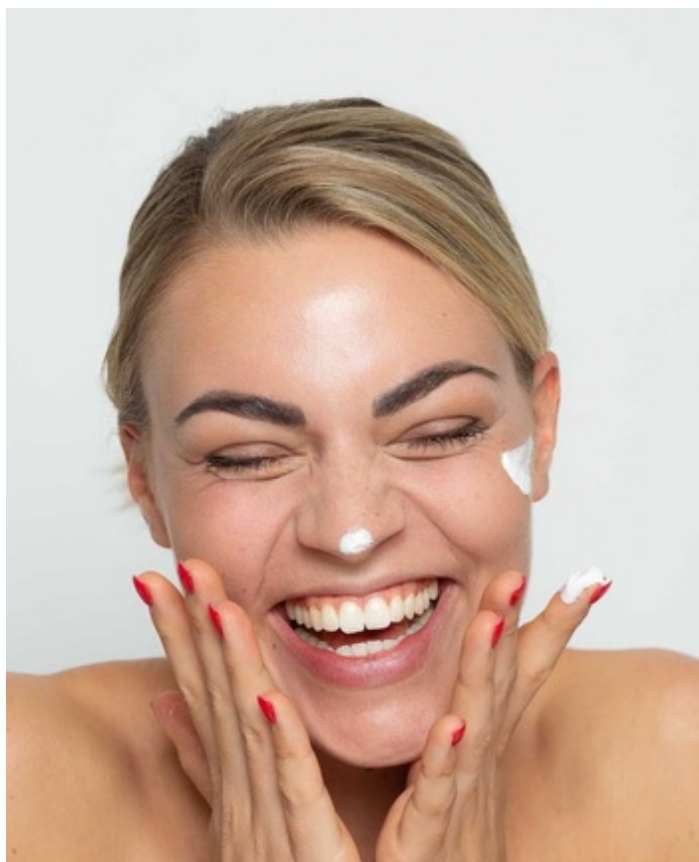

Height 172cm Dress size 36 Chest/Bust 92cm Waist 65cm Hips 93cm Shoe size 39 Hair Color blonde  
Eye Color blue-green

Height 172cm Dress size 36 Chest/Bust 92cm Waist 65cm Hips 93cm Shoe size 39 Hair Color blonde  
Eye Color blue-green