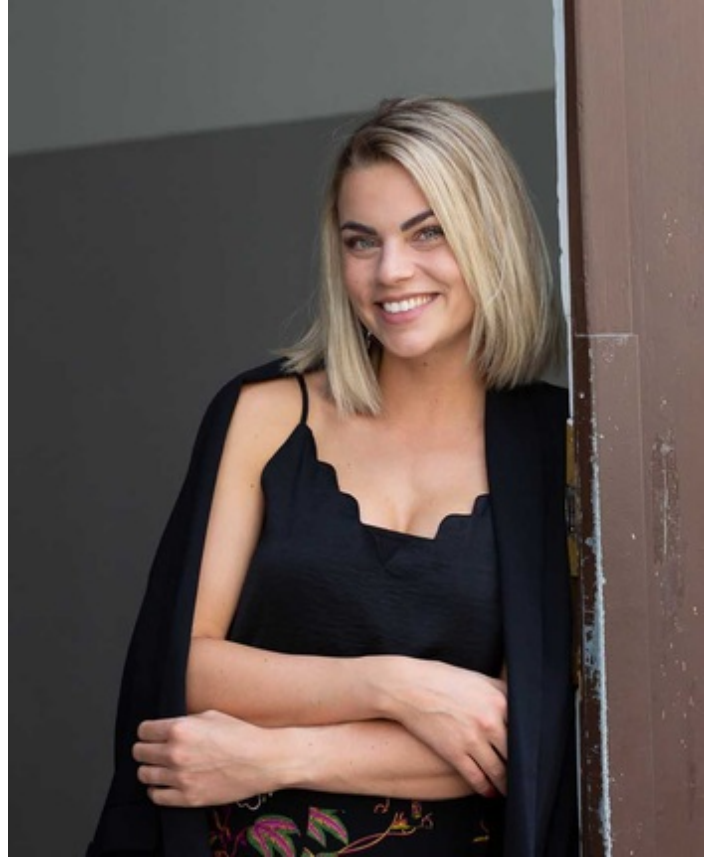

Height 172cm Dress size 36 Chest/Bust 92cm Waist 65cm Hips 93cm Shoe size 39 Hair Color blonde  
Eye Color blue-green

Height 172cm Dress size 36 Chest/Bust 92cm Waist 65cm Hips 93cm Shoe size 39 Hair Color blonde  
Eye Color blue-green