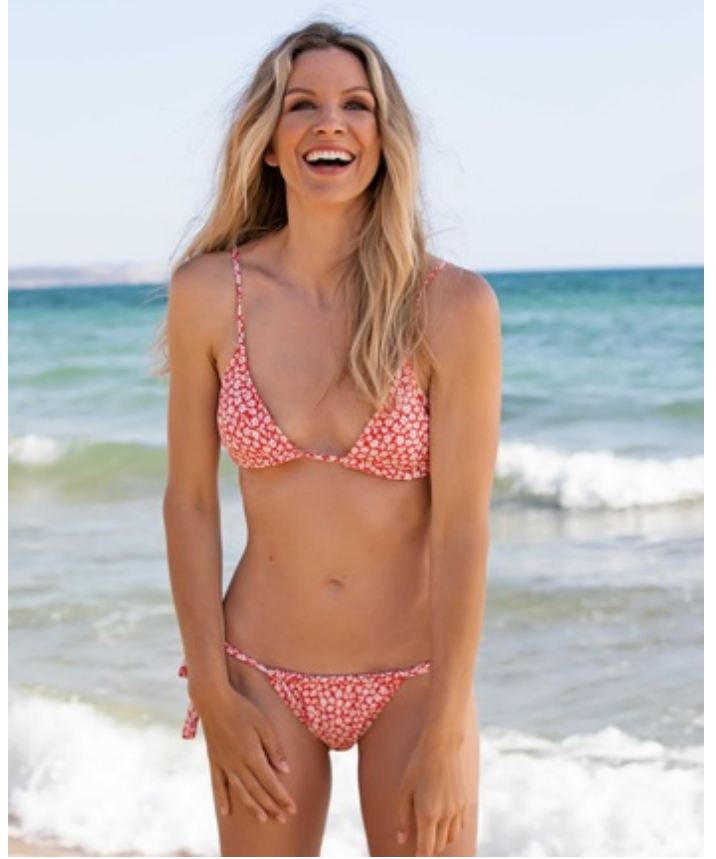

Height 177cm Dress size 36 Cup Size B Chest/Bust 90cm Waist 68cm Hips 92cm Shoe size 40/41 Hair Color blonde
Eye Color blue

Height 177cm Dress size 36 Cup Size B Chest/Bust 90cm Waist 68cm Hips 92cm Shoe size 40/41 Hair Color blonde
Eye Color blue

Height 177cm Dress size 36 Cup Size B Chest/Bust 90cm Waist 68cm Hips 92cm Shoe size 40/41 Hair Color blonde
Eye Color blue