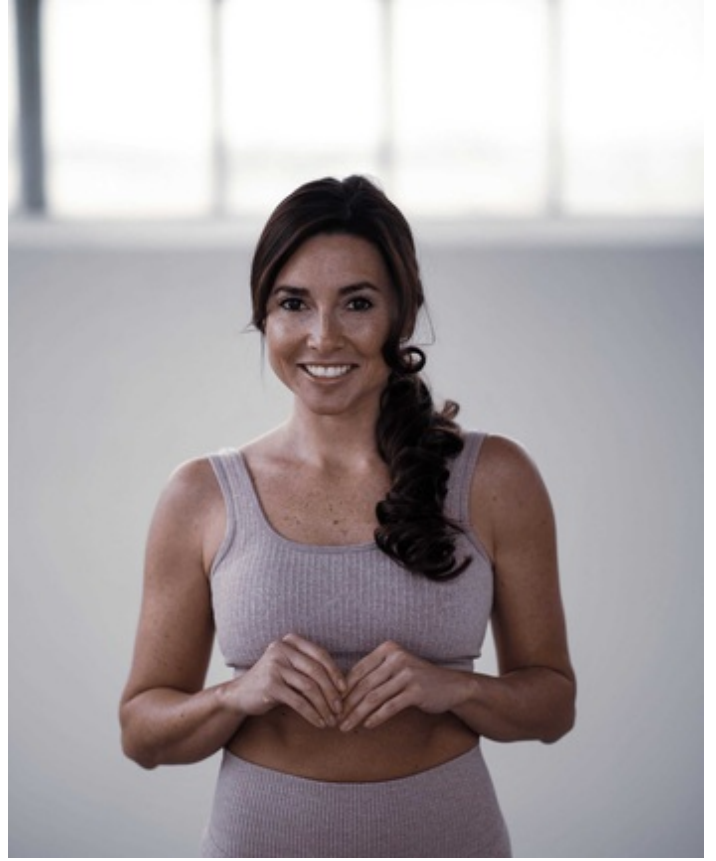

Height 165cm Dress size 36 Chest/Bust 84cm Waist 70cm Hips 95cm Shoe size 37 Hair Color hazel

Height 165cm Dress size 36 Chest/Bust 84cm Waist 70cm Hips 95cm Shoe size 37 Hair Color hazel

Height 165cm Dress size 36 Chest/Bust 84cm Waist 70cm Hips 95cm Shoe size 37 Hair Color hazel

Height 165cm Dress size 36 Chest/Bust 84cm Waist 70cm Hips 95cm Shoe size 37 Hair Color hazel