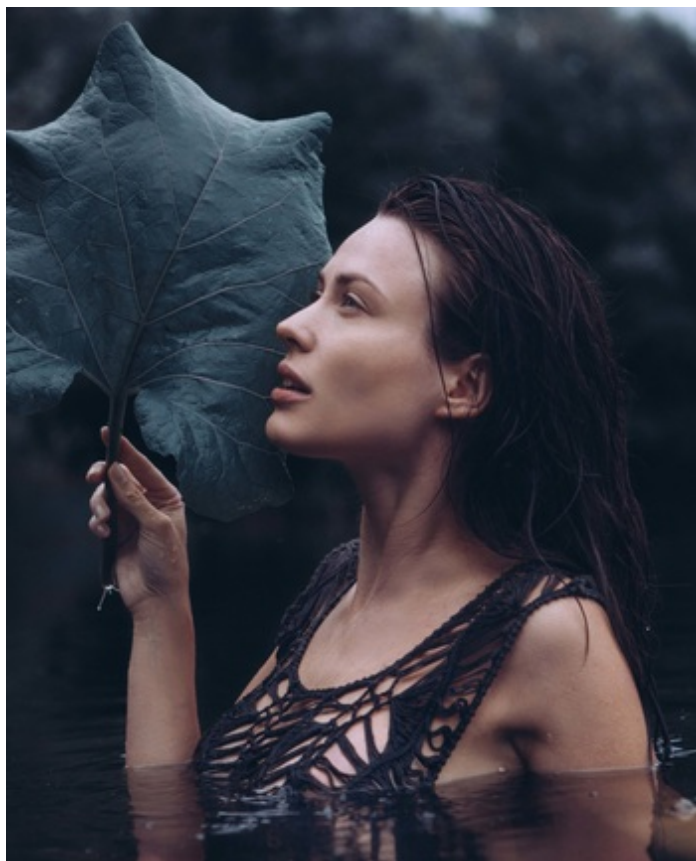

Height 167cm Dress size 34 Chest/Bust 84cm Waist 64cm Hips 89cm Shoe size 38 Hair Color brown Eye Color blue

Height 167cm Dress size 34 Chest/Bust 84cm Waist 64cm Hips 89cm Shoe size 38 Hair Color brown Eye Color blue