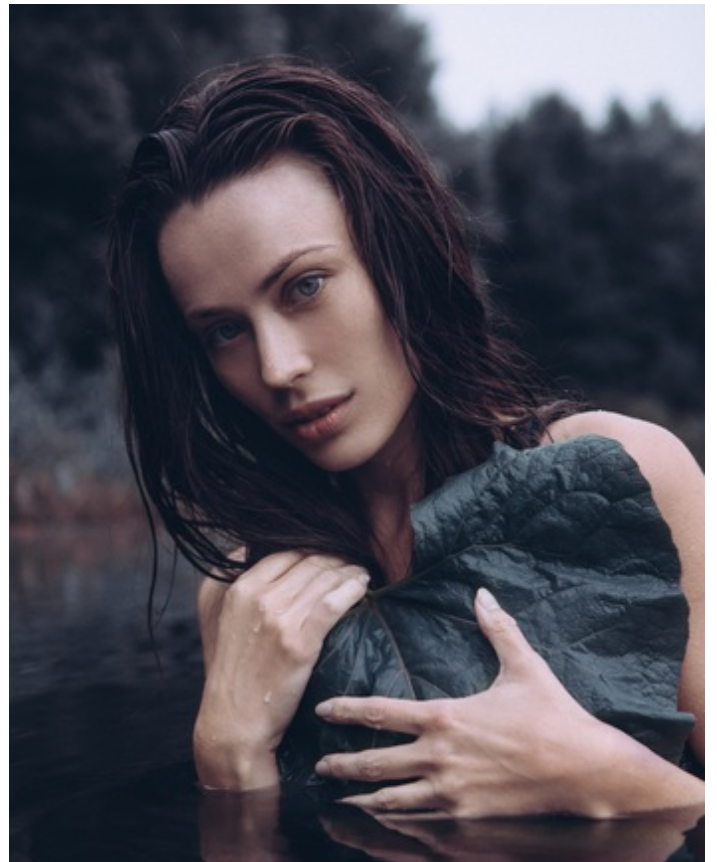

Height 167cm Dress size 34 Chest/Bust 84cm Waist 64cm Hips 89cm Shoe size 38 Hair Color brown Eye Color blue

Height 167cm Dress size 34 Chest/Bust 84cm Waist 64cm Hips 89cm Shoe size 38 Hair Color brown Eye Color blue