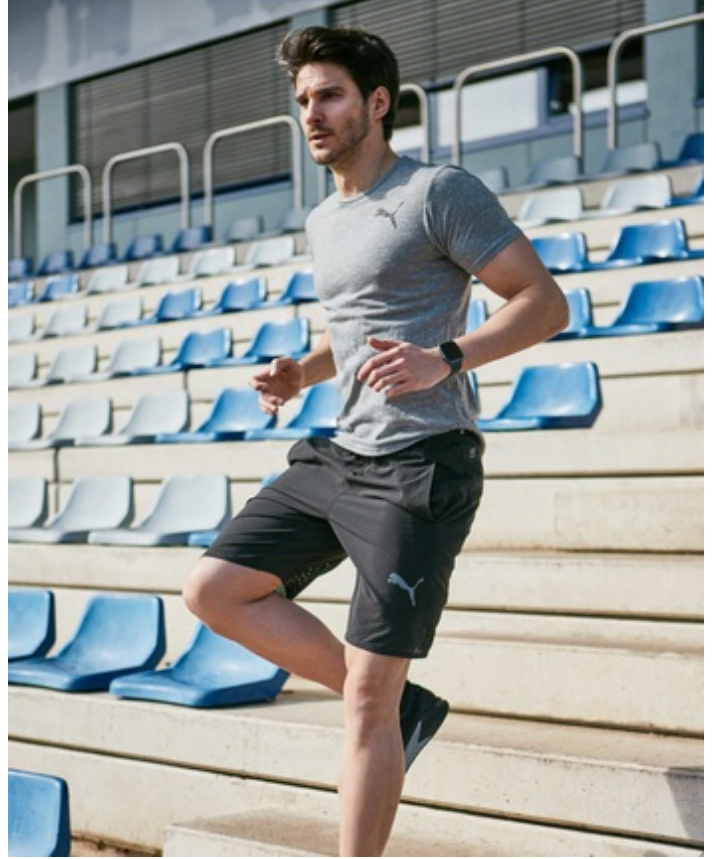

Height 184cm Shirt M Suit size 50 Chest/Bust 99cm Waist 75cm Hips 99cm Shoe size 43 Hair Color dark brown
Eye Color green-brown

Height 184cm Shirt M Suit size 50 Chest/Bust 99cm Waist 75cm Hips 99cm Shoe size 43 Hair Color dark brown
Eye Color green-brown

Height 184cm Shirt M Suit size 50 Chest/Bust 99cm Waist 75cm Hips 99cm Shoe size 43 Hair Color dark brown
Eye Color green-brown