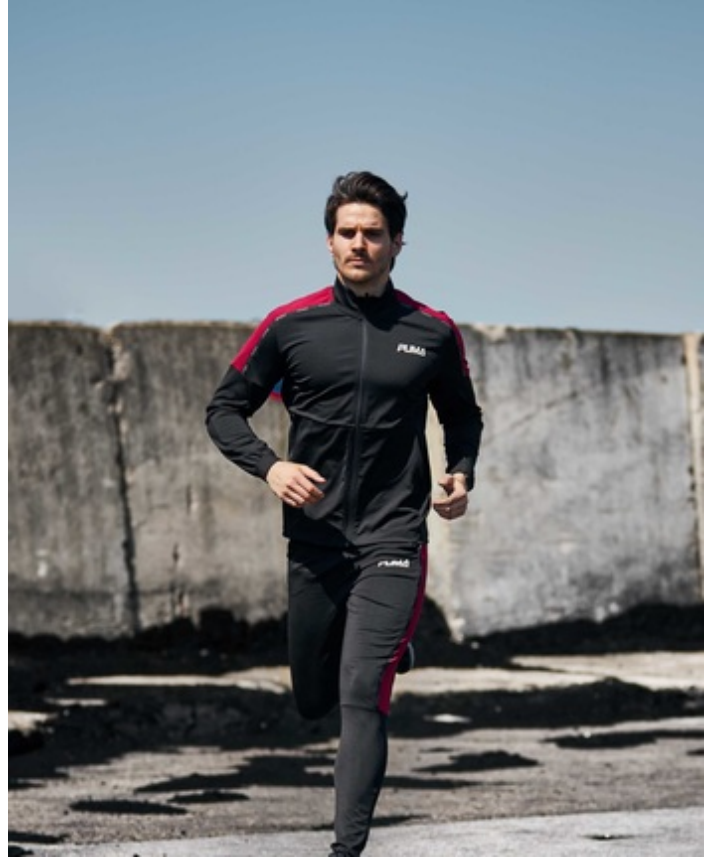

Height 184cm Shirt M Suit size 50 Chest/Bust 99cm Waist 75cm Hips 99cm Shoe size 43 Hair Color dark brown
Eye Color green-brown

Height 184cm Shirt M Suit size 50 Chest/Bust 99cm Waist 75cm Hips 99cm Shoe size 43 Hair Color dark brown
Eye Color green-brown

Height 184cm Shirt M Suit size 50 Chest/Bust 99cm Waist 75cm Hips 99cm Shoe size 43 Hair Color dark brown
Eye Color green-brown