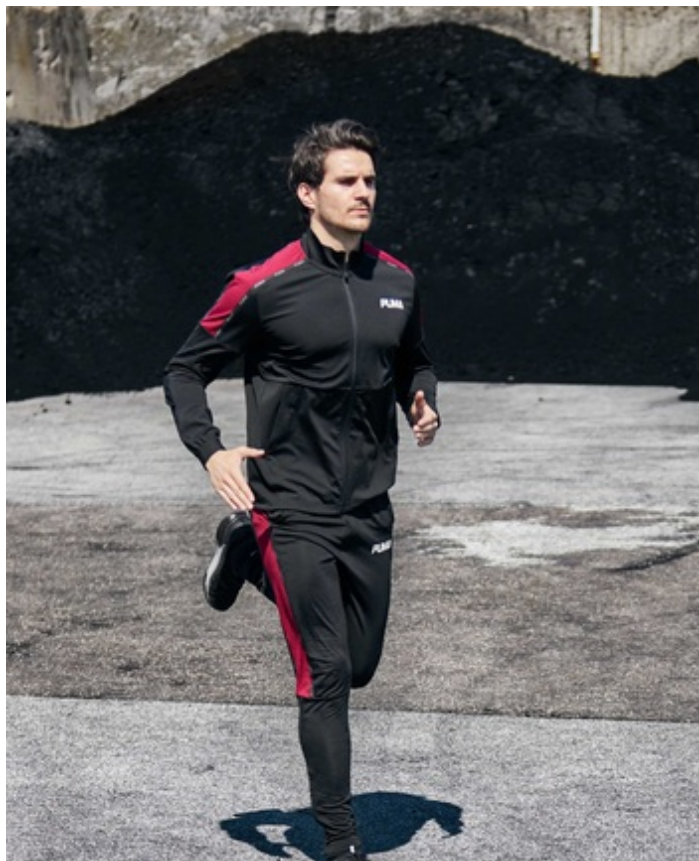

Height 184cm Shirt M Suit size 50 Chest/Bust 99cm Waist 75cm Hips 99cm Shoe size 43 Hair Color dark brown
Eye Color green-brown

Height 184cm Shirt M Suit size 50 Chest/Bust 99cm Waist 75cm Hips 99cm Shoe size 43 Hair Color dark brown
Eye Color green-brown

Height 184cm Shirt M Suit size 50 Chest/Bust 99cm Waist 75cm Hips 99cm Shoe size 43 Hair Color dark brown
Eye Color green-brown