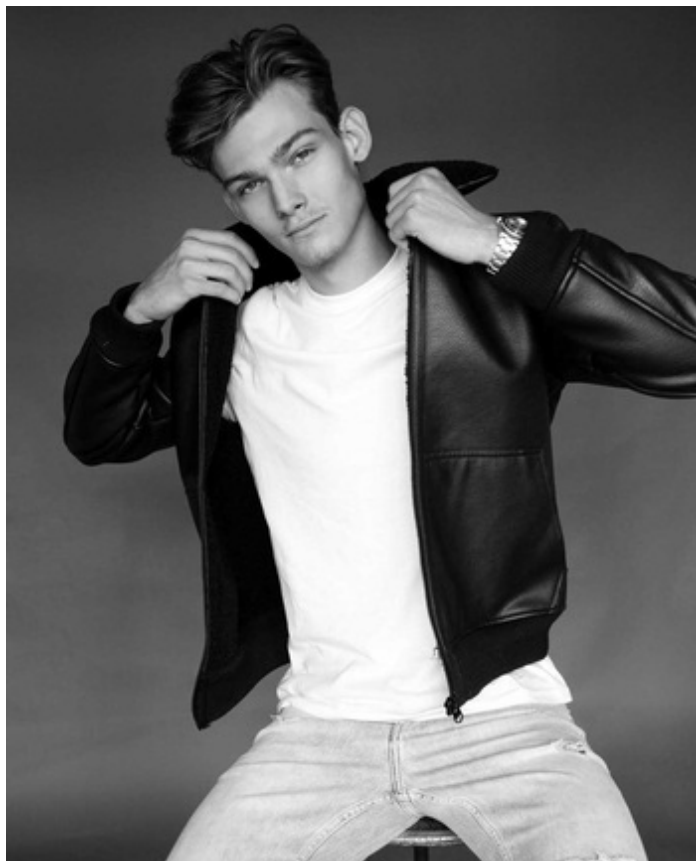

Height 187cm Shirt M Suit size 48 Chest/Bust 98cm Waist 74cm Hips 98cm Shoe size 44 Hair Color dark blonde  
Eye Color blue

Height 187cm Shirt M Suit size 48 Chest/Bust 98cm Waist 74cm Hips 98cm Shoe size 44 Hair Color dark blonde  
Eye Color blue