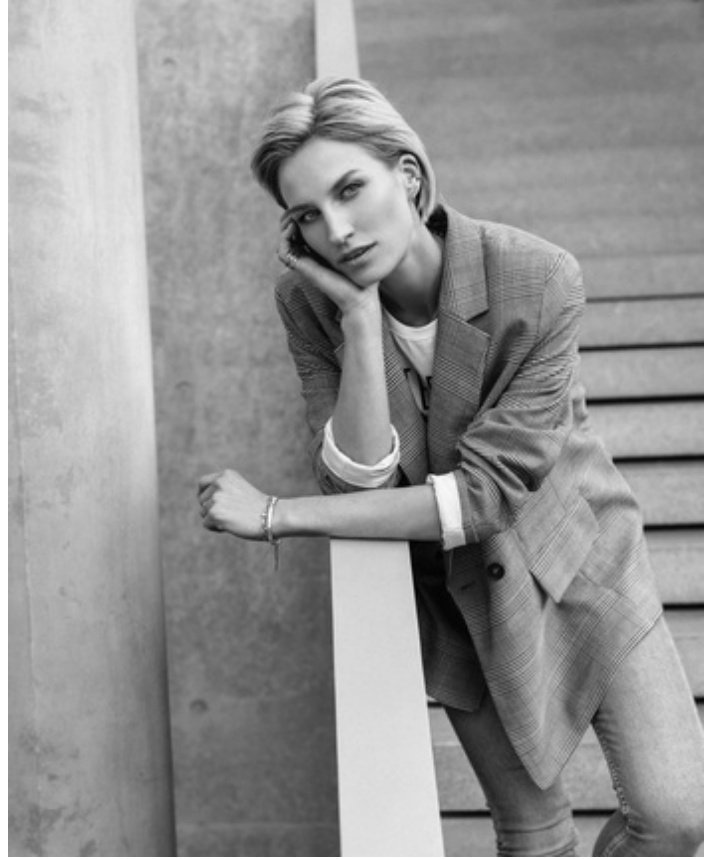

Height 174cm Dress size 36 Cup Size B Chest/Bust 84cm Waist 64cm Hips 90cm Shoe size 39 Hair Color blonde
Eye Color blue-gray

Height 174cm Dress size 36 Cup Size B Chest/Bust 84cm Waist 64cm Hips 90cm Shoe size 39 Hair Color blonde
Eye Color blue-gray