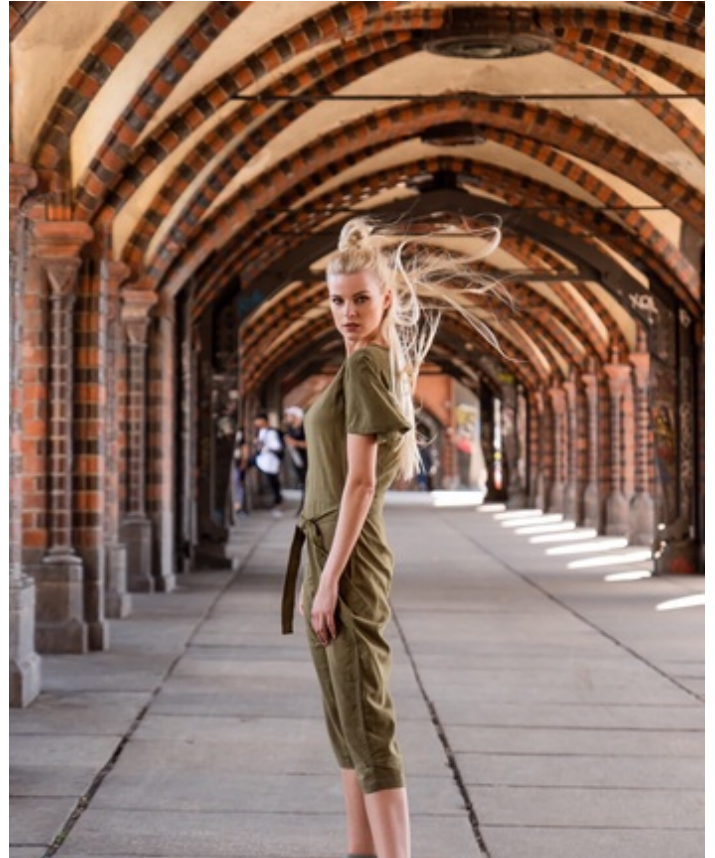

Height 177cm Dress size 36 Cup Size C Chest/Bust 90cm Waist 65cm Hips 94cm Shoe size 39 Hair Color blonde  
Eye Color green

Height 177cm Dress size 36 Cup Size C Chest/Bust 90cm Waist 65cm Hips 94cm Shoe size 39 Hair Color blonde  
Eye Color green

Height 177cm Dress size 36 Cup Size C Chest/Bust 90cm Waist 65cm Hips 94cm Shoe size 39 Hair Color blonde  
Eye Color green