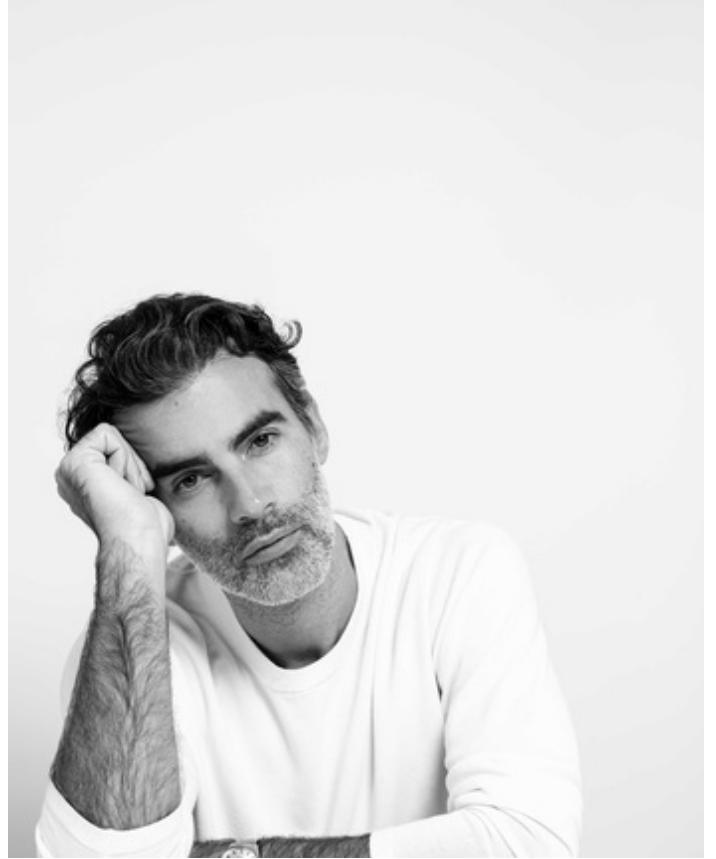

Height 185cm Chest/Bust 100cm Waist 81cm Hips 95cm Shoe size 45 Hair Color salt and pepper Eye Color hazel

Height 185cm Chest/Bust 100cm Waist 81cm Hips 95cm Shoe size 45 Hair Color salt and pepper Eye Color hazel