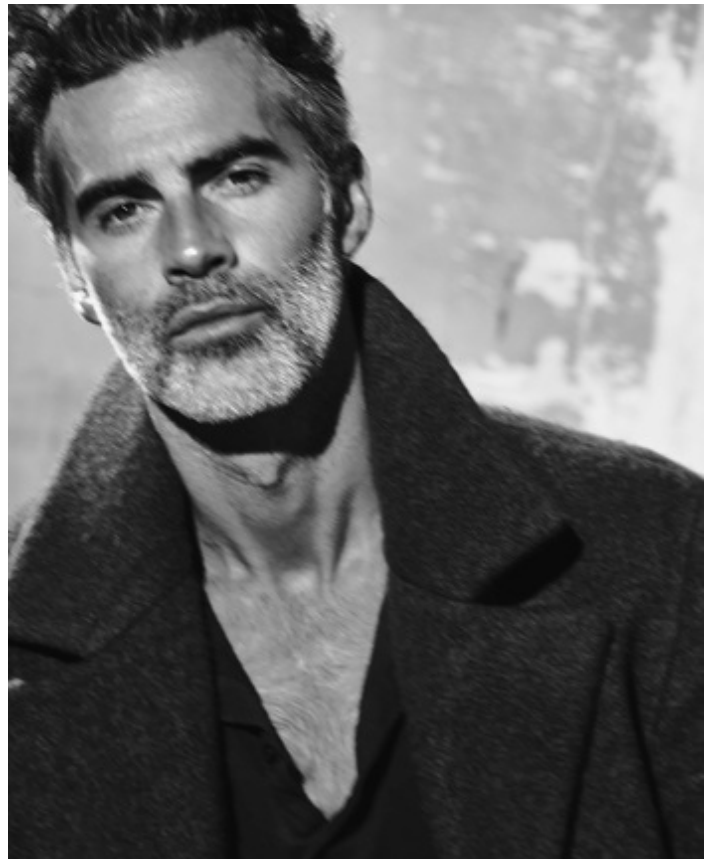

Height 185cm Chest/Bust 100cm Waist 81cm Hips 95cm Shoe size 45 Hair Color salt and pepper Eye Color hazel

Height 185cm Chest/Bust 100cm Waist 81cm Hips 95cm Shoe size 45 Hair Color salt and pepper Eye Color hazel