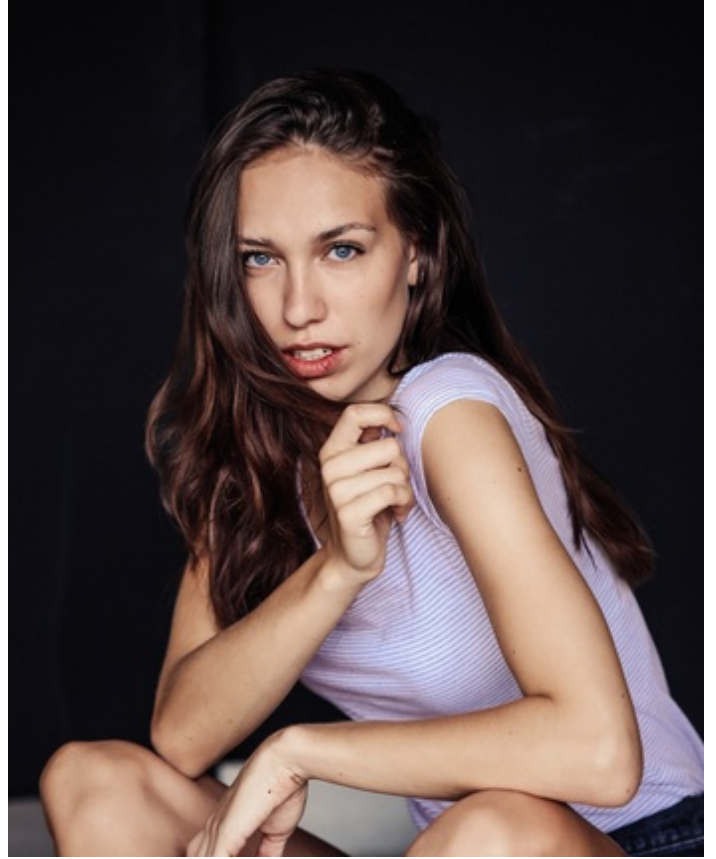

Height 179cm Dress size 36 Cup Size B Chest/Bust 87cm Waist 63cm Hips 93cm Shoe size 39 Hair Color lt. brown  
Eye Color blue

Height 179cm Dress size 36 Cup Size B Chest/Bust 87cm Waist 63cm Hips 93cm Shoe size 39 Hair Color Lt. brown  
Eye Color blue

Height 179cm Dress size 36 Cup Size B Chest/Bust 87cm Waist 63cm Hips 93cm Shoe size 39 Hair Color lt. brown  
Eye Color blue