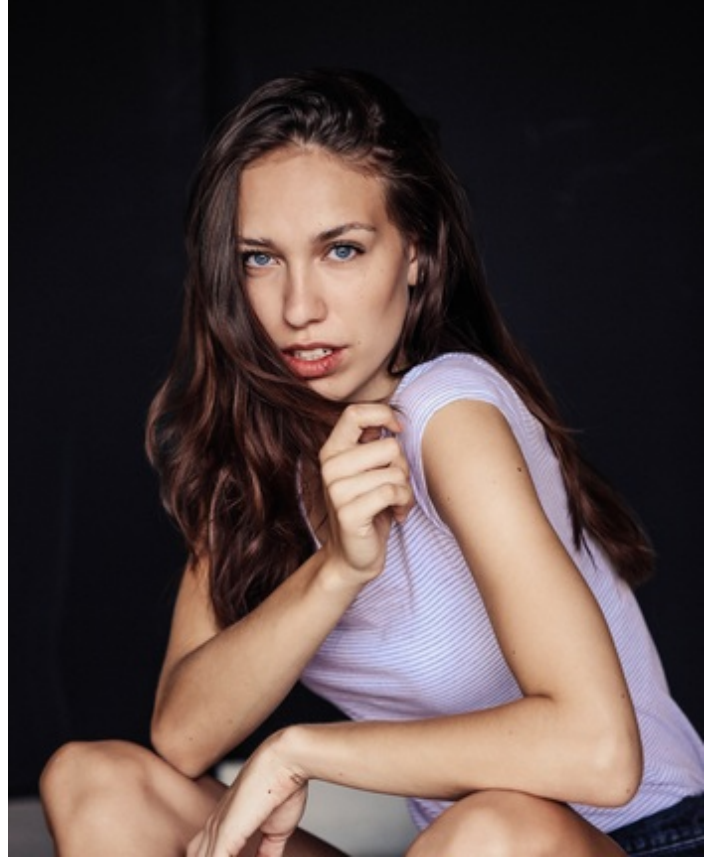

Height 179cm Dress size 36 Cup Size B Chest/Bust 87cm Waist 63cm Hips 93cm Shoe size 39 Hair Color lt. brown
Eye Color blue

Height 179cm Dress size 36 Cup Size B Chest/Bust 87cm Waist 63cm Hips 93cm Shoe size 39 Hair Color Lt. brown
Eye Color blue

Height 179cm Dress size 36 Cup Size B Chest/Bust 87cm Waist 63cm Hips 93cm Shoe size 39 Hair Color lt. brown
Eye Color blue