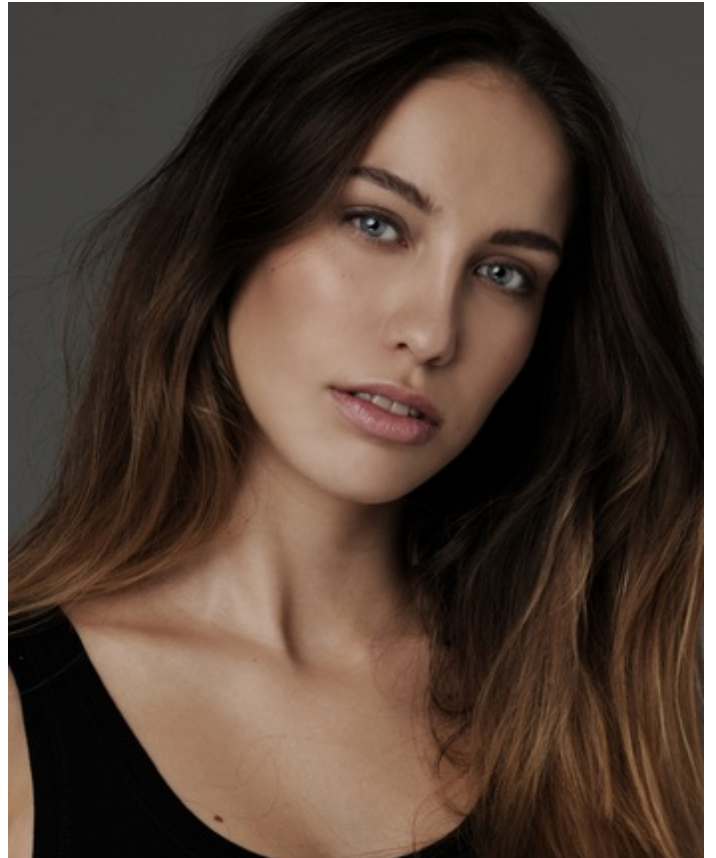

Height 179cm Dress size 36 Cup Size B Chest/Bust 87cm Waist 63cm Hips 93cm Shoe size 39 Hair Color lt. brown
Eye Color blue

Height 179cm Dress size 36 Cup Size B Chest/Bust 87cm Waist 63cm Hips 93cm Shoe size 39 Hair Color Lt. brown
Eye Color blue

Height 179cm Dress size 36 Cup Size B Chest/Bust 87cm Waist 63cm Hips 93cm Shoe size 39 Hair Color lt. brown
Eye Color blue