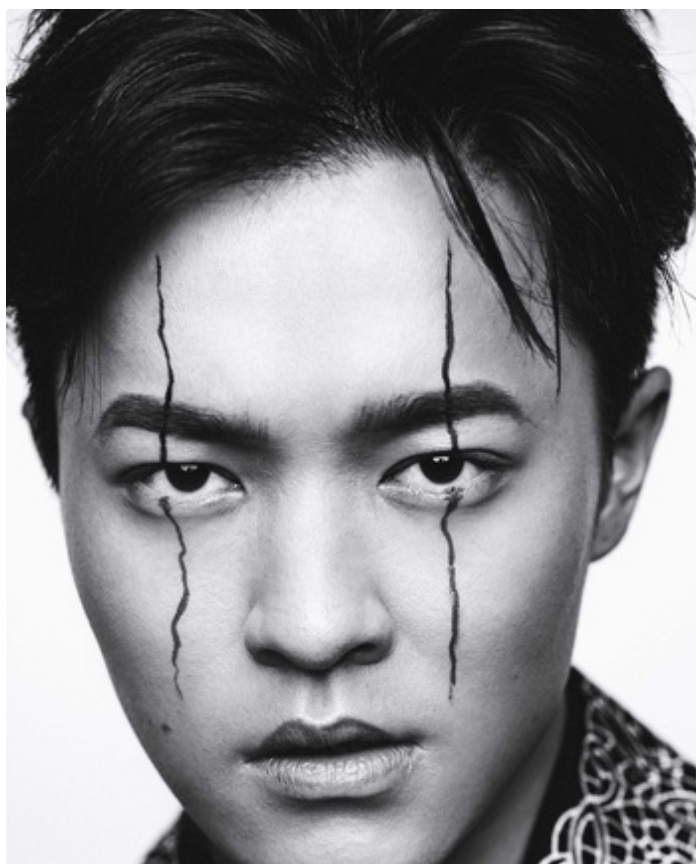

Height 182cm Chest/Bust 98cm Waist 76cm Hips 98cm Shoe size 42 Hair Color black Eye Color brown

Height 182cm Chest/Bust 98cm Waist 76cm Hips 98cm Shoe size 42 Hair Color black Eye Color brown

Height 182cm Chest/Bust 98cm Waist 76cm Hips 98cm Shoe size 42 Hair Color black Eye Color brown