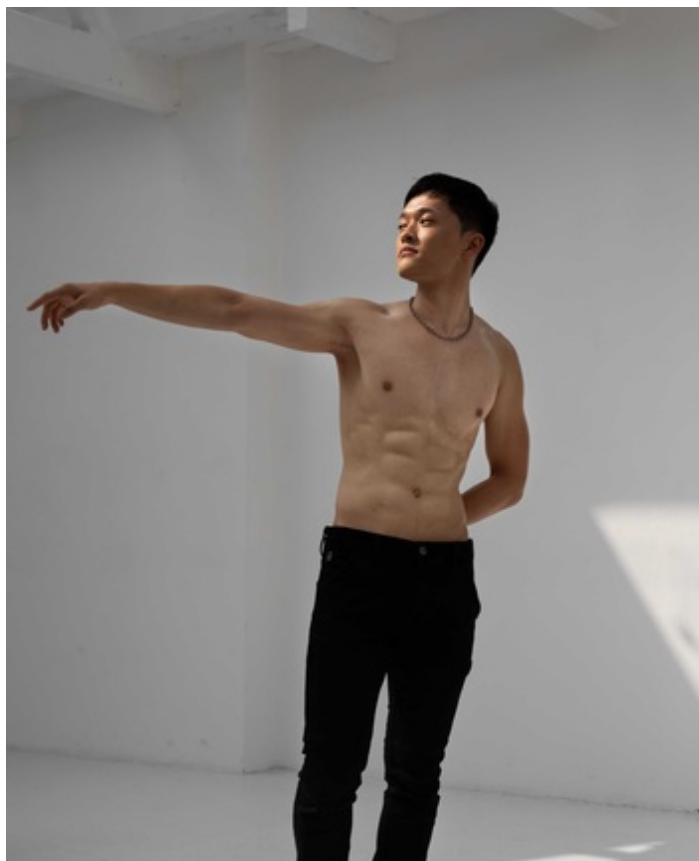

Height 182cm Chest/Bust 98cm Waist 76cm Hips 98cm Shoe size 42 Hair Color black Eye Color brown

Height 182cm Chest/Bust 98cm Waist 76cm Hips 98cm Shoe size 42 Hair Color black Eye Color brown

Height 182cm Chest/Bust 98cm Waist 76cm Hips 98cm Shoe size 42 Hair Color black Eye Color brown