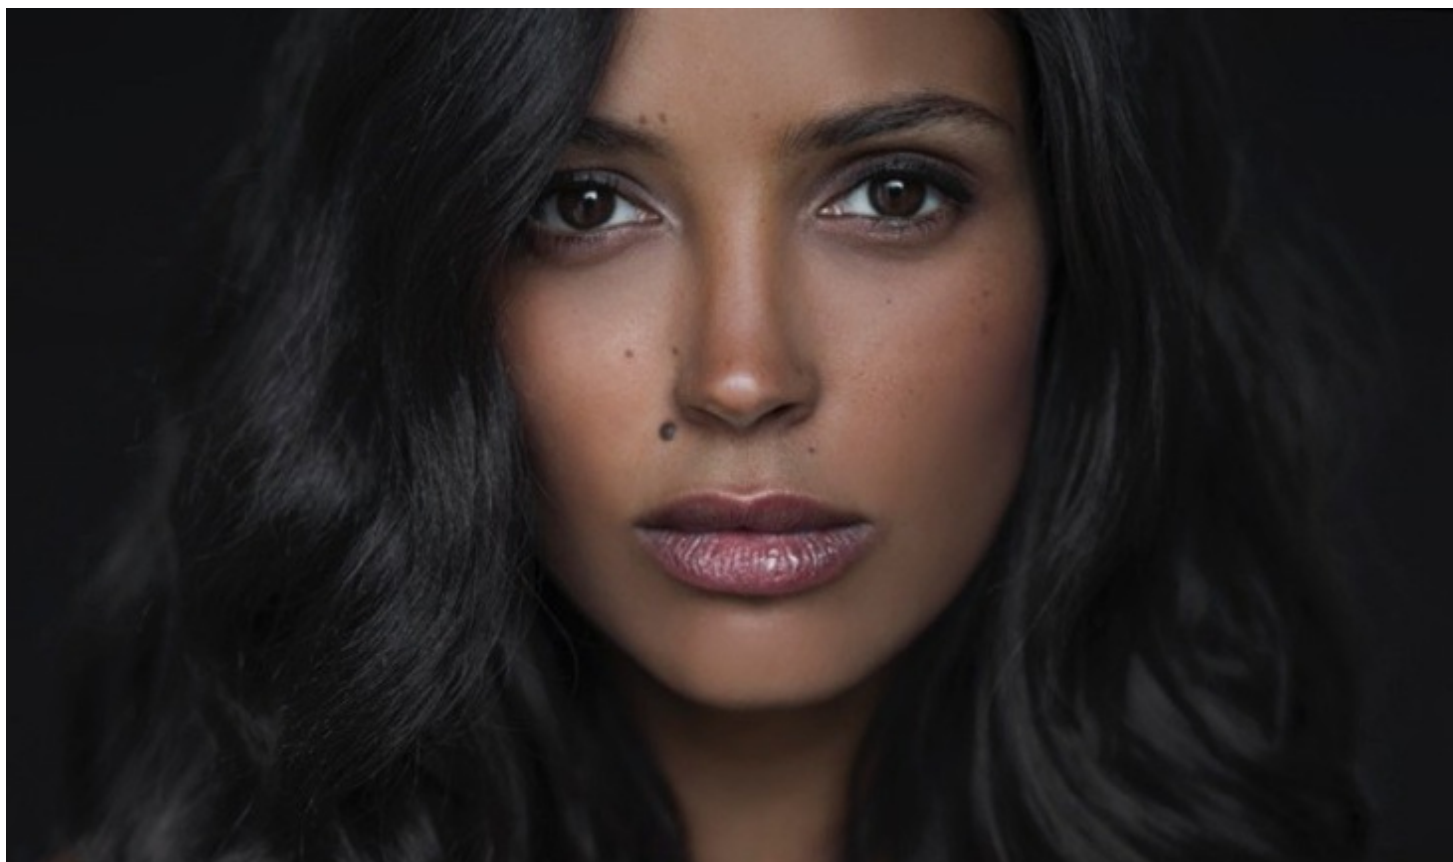

Height 176cm Dress size 36 Cup Size B Chest/Bust 80cm Waist 60cm Hips 92cm Shoe size 39 Hair Color brown
Eye Color brown

Height 176cm Dress size 36 Cup Size B Chest/Bust 80cm Waist 60cm Hips 92cm Shoe size 39 Hair Color brown
Eye Color brown