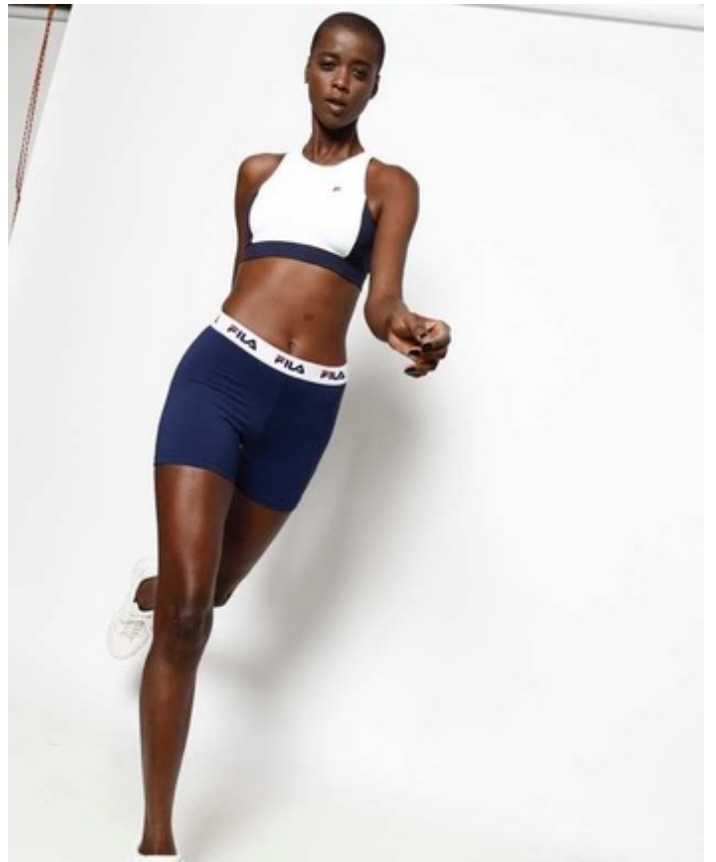

Height 180cm Dress size 36 Chest/Bust 85cm Waist 63cm Hips 92cm Hair Color black Eye Color brown

Height 180cm Dress size 36 Chest/Bust 85cm Waist 63cm Hips 92cm Hair Color black Eye Color brown

Height 180cm Dress size 36 Chest/Bust 85cm Waist 63cm Hips 92cm Hair Color black Eye Color brown