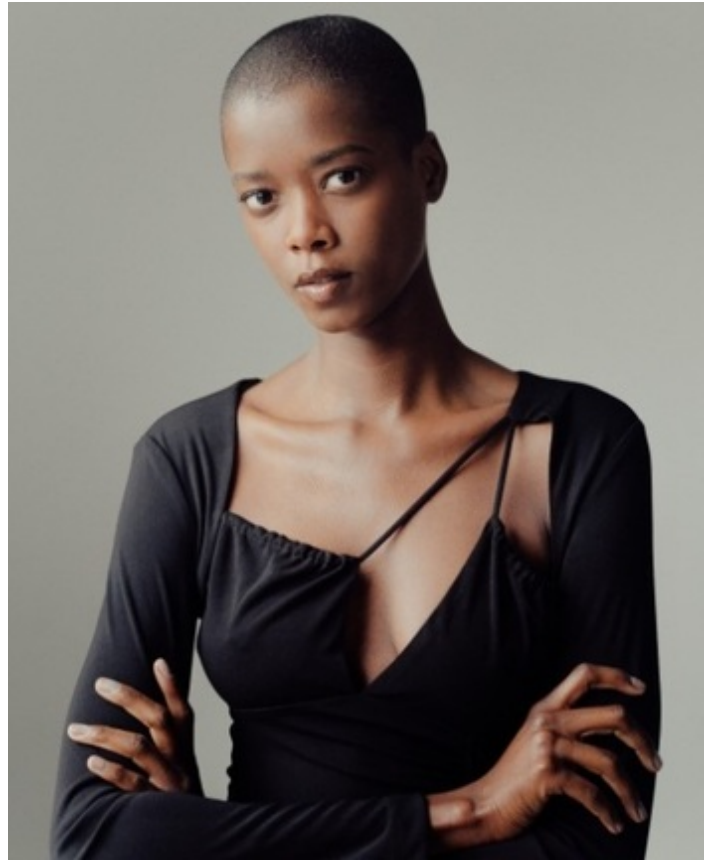

Height 180cm Dress size 36 Chest/Bust 85cm Waist 63cm Hips 92cm Hair Color black Eye Color brown

Height 180cm Dress size 36 Chest/Bust 85cm Waist 63cm Hips 92cm Hair Color black Eye Color brown

Height 180cm Dress size 36 Chest/Bust 85cm Waist 63cm Hips 92cm Hair Color black Eye Color brown