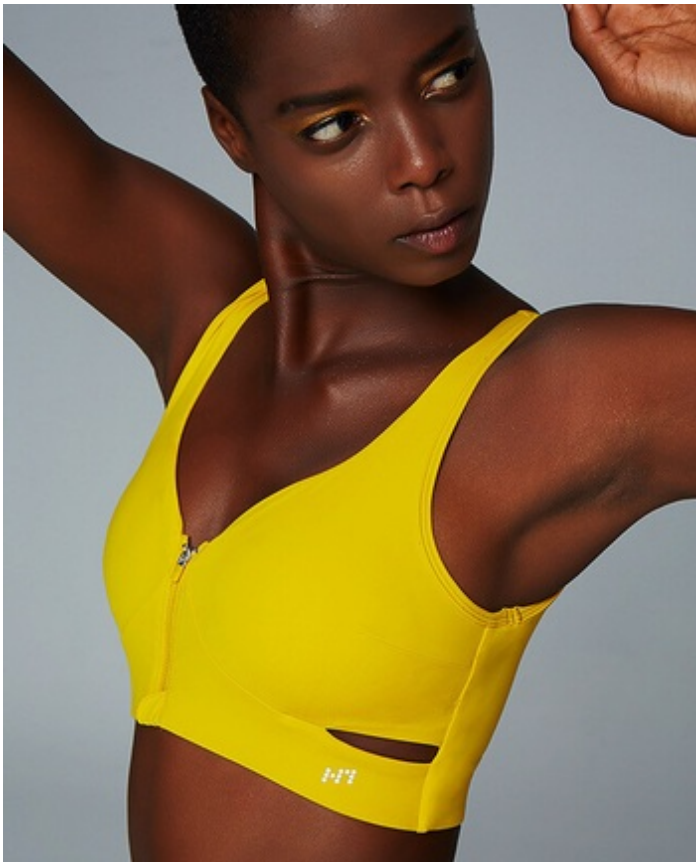

Height 180cm Dress size 36 Chest/Bust 85cm Waist 63cm Hips 92cm Hair Color black Eye Color brown

Height 180cm Dress size 36 Chest/Bust 85cm Waist 63cm Hips 92cm Hair Color black Eye Color brown

Height 180cm Dress size 36 Chest/Bust 85cm Waist 63cm Hips 92cm Hair Color black Eye Color brown