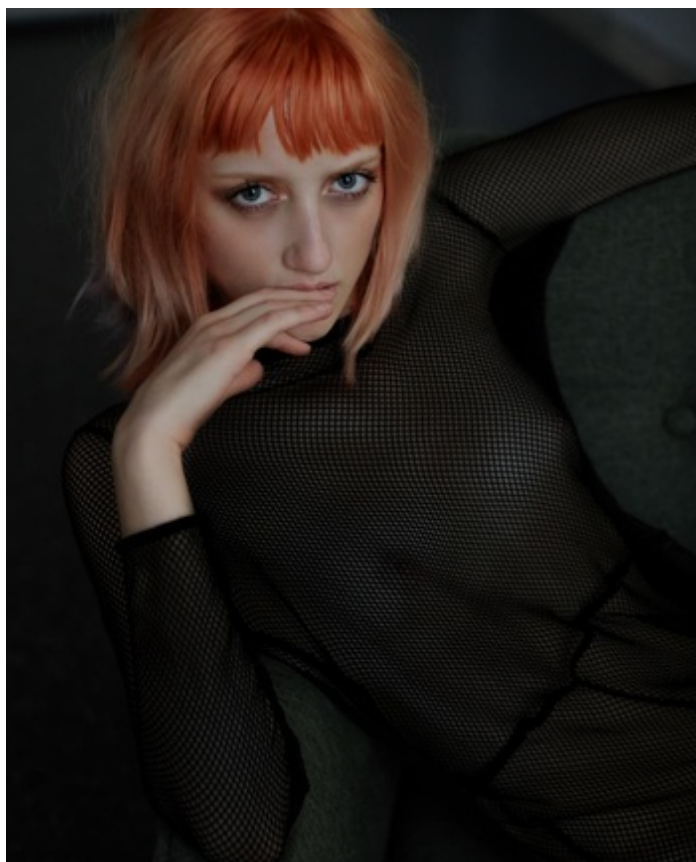

Height 175cm Dress size 38 Cup Size A Chest/Bust 85cm Waist 71cm Hips 100cm Shoe size 38-39
Hair Color blonde Eye Color blue

Height 175cm Dress size 38 Cup Size A Chest/Bust 85cm Waist 71cm Hips 100cm Shoe size 38-39
Hair Color blonde Eye Color blue

Height 175cm Dress size 38 Cup Size A Chest/Bust 85cm Waist 71cm Hips 100cm Shoe size 38-39
Hair Color blonde Eye Color blue