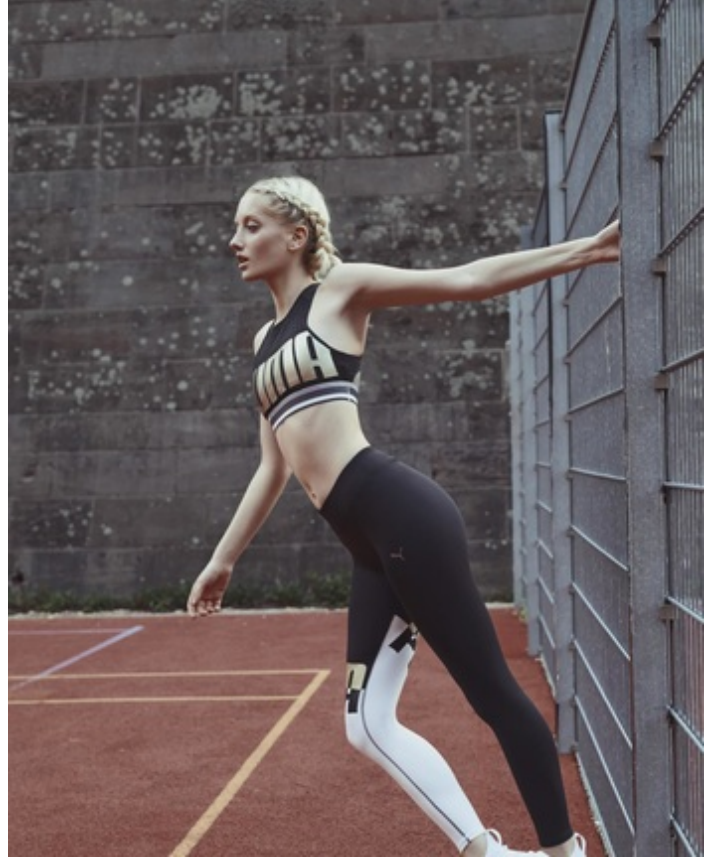

Height 175cm Dress size 38 Cup Size A Chest/Bust 85cm Waist 71cm Hips 100cm Shoe size 38-39
Hair Color blonde Eye Color blue

Height 175cm Dress size 38 Cup Size A Chest/Bust 85cm Waist 71cm Hips 100cm Shoe size 38-39
Hair Color blonde Eye Color blue

Height 175cm Dress size 38 Cup Size A Chest/Bust 85cm Waist 71cm Hips 100cm Shoe size 38-39
Hair Color blonde Eye Color blue