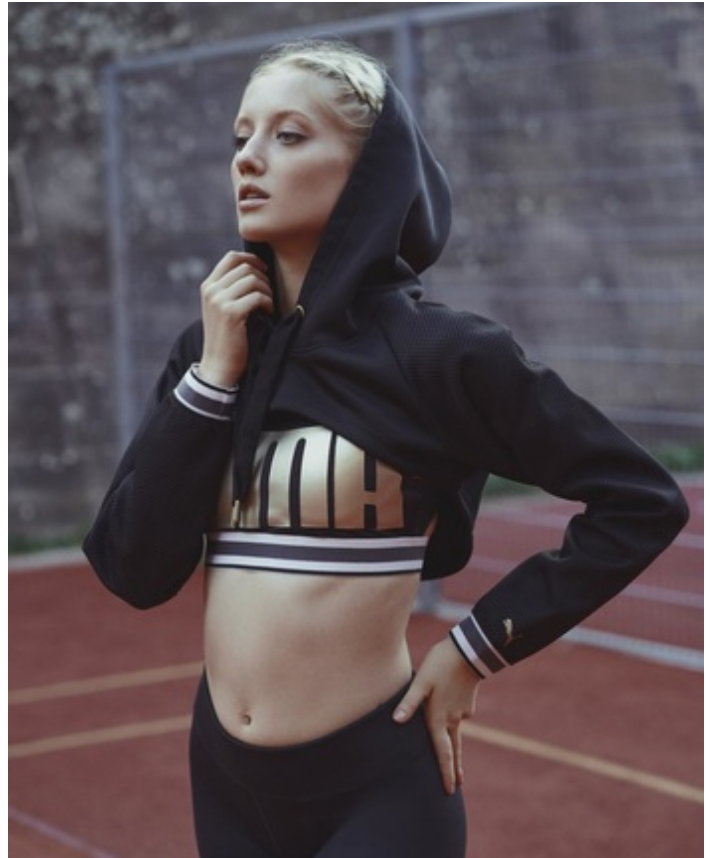

Height 175cm Dress size 38 Cup Size A Chest/Bust 85cm Waist 71cm Hips 100cm Shoe size 38-39
Hair Color blonde Eye Color blue

Height 175cm Dress size 38 Cup Size A Chest/Bust 85cm Waist 71cm Hips 100cm Shoe size 38-39
Hair Color blonde Eye Color blue

Height 175cm Dress size 38 Cup Size A Chest/Bust 85cm Waist 71cm Hips 100cm Shoe size 38-39
Hair Color blonde Eye Color blue