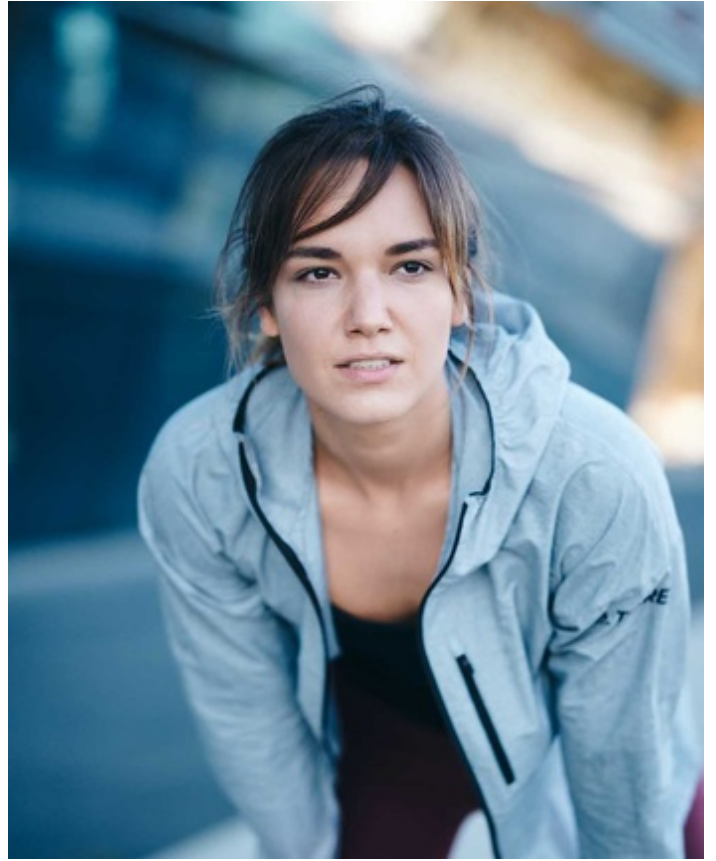

Height 173cm Dress size 36 Chest/Bust 85cm Waist 62cm Hips 92cm Shoe size 38 Hair Color brown
Eye Color brown

Height 173cm Dress size 36 Chest/Bust 85cm Waist 62cm Hips 92cm Shoe size 38 Hair Color brown
Eye Color brown