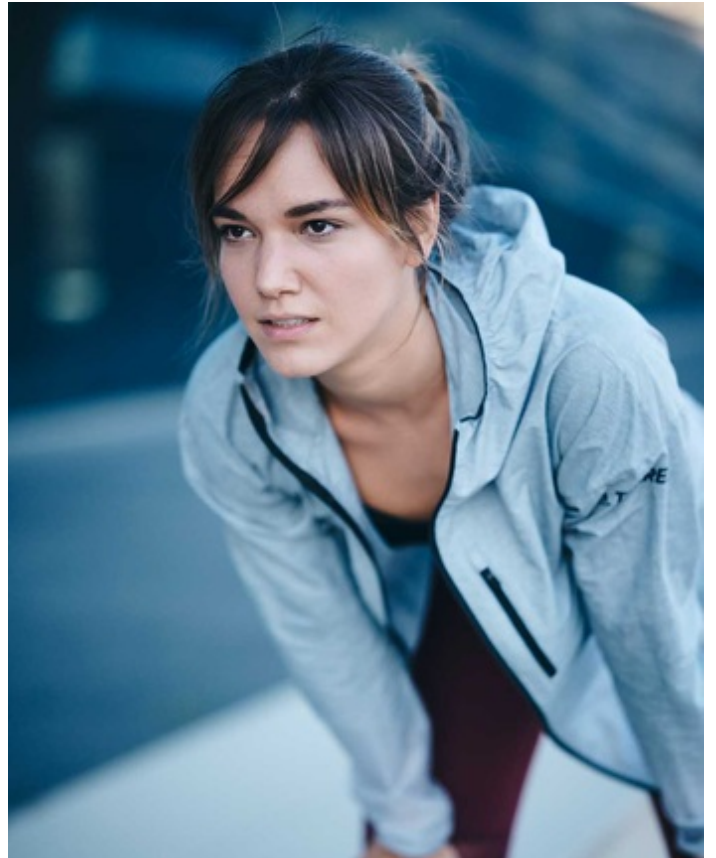

Height 173cm Dress size 36 Chest/Bust 85cm Waist 62cm Hips 92cm Shoe size 38 Hair Color brown
Eye Color brown

Height 173cm Dress size 36 Chest/Bust 85cm Waist 62cm Hips 92cm Shoe size 38 Hair Color brown
Eye Color brown