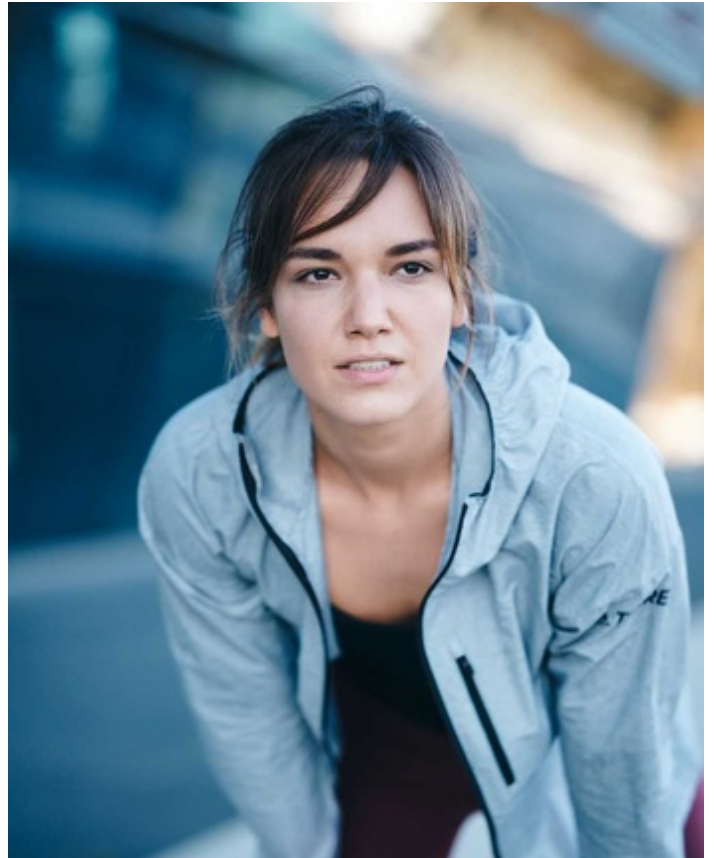

Height 173cm Dress size 36 Chest/Bust 85cm Waist 62cm Hips 92cm Shoe size 38 Hair Color brown
Eye Color brown

Height 173cm Dress size 36 Chest/Bust 85cm Waist 62cm Hips 92cm Shoe size 38 Hair Color brown
Eye Color brown