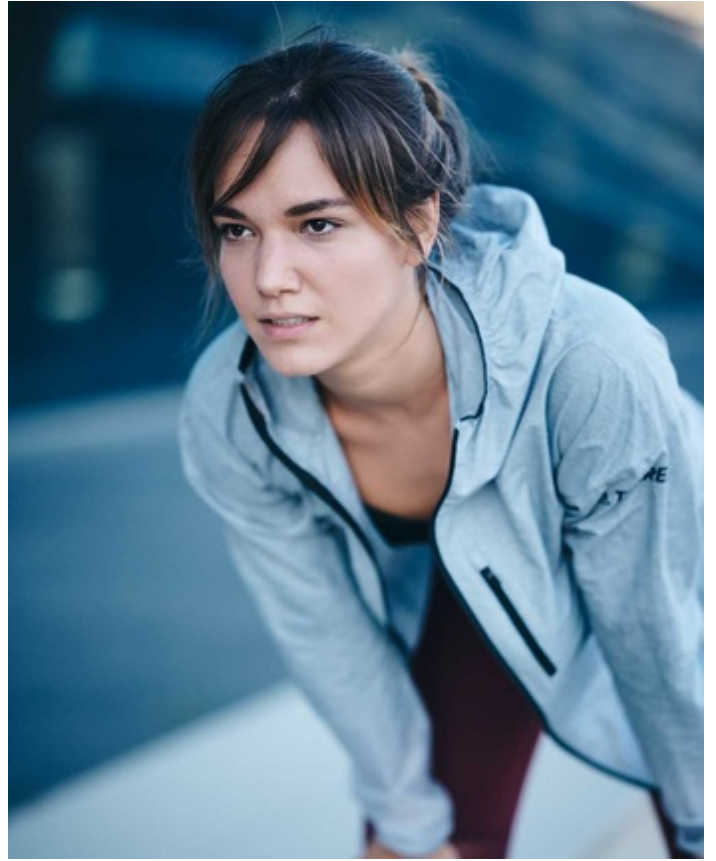

Height 173cm Dress size 36 Chest/Bust 85cm Waist 62cm Hips 92cm Shoe size 38 Hair Color brown
Eye Color brown

Height 173cm Dress size 36 Chest/Bust 85cm Waist 62cm Hips 92cm Shoe size 38 Hair Color brown
Eye Color brown