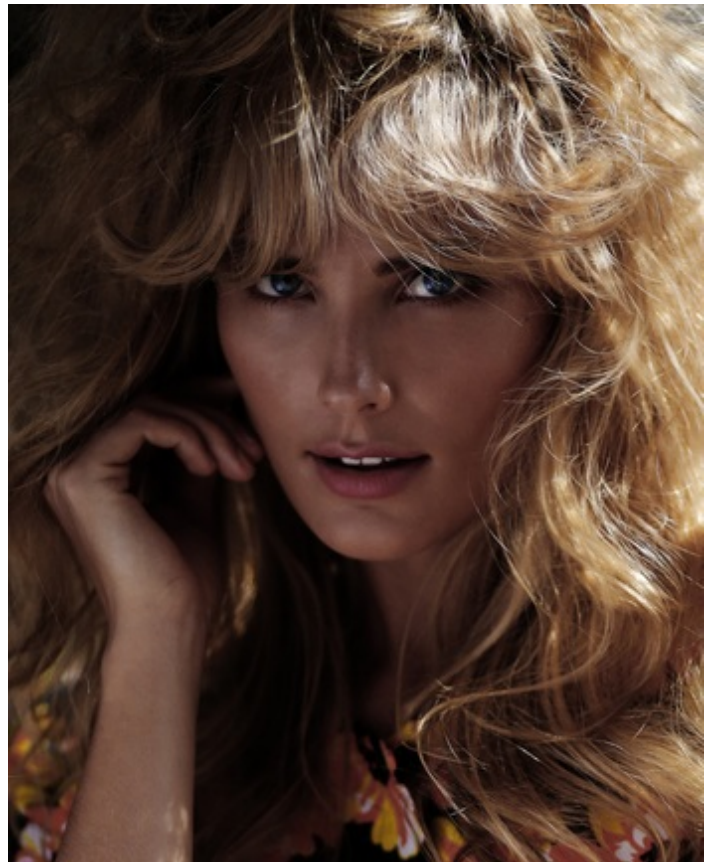

Height 174cm Dress size 36 Chest/Bust 85cm Waist 63cm Hips 92cm Shoe size 39 Hair Color blonde Eye Color blue

Complex
PERFECT

An essential first step for
type, cosset your complexion
hardworking SPF's.

GET THE LOOK

Height 174cm Dress size 36 Chest/Bust 85cm Waist 63cm Hips 92cm Shoe size 39 Hair Color blonde Eye Color blue

Height 174cm Dress size 36 Chest/Bust 85cm Waist 63cm Hips 92cm Shoe size 39 Hair Color blonde Eye Color blue

Height 174cm Dress size 36 Chest/Bust 85cm Waist 63cm Hips 92cm Shoe size 39 Hair Color blonde Eye Color blue