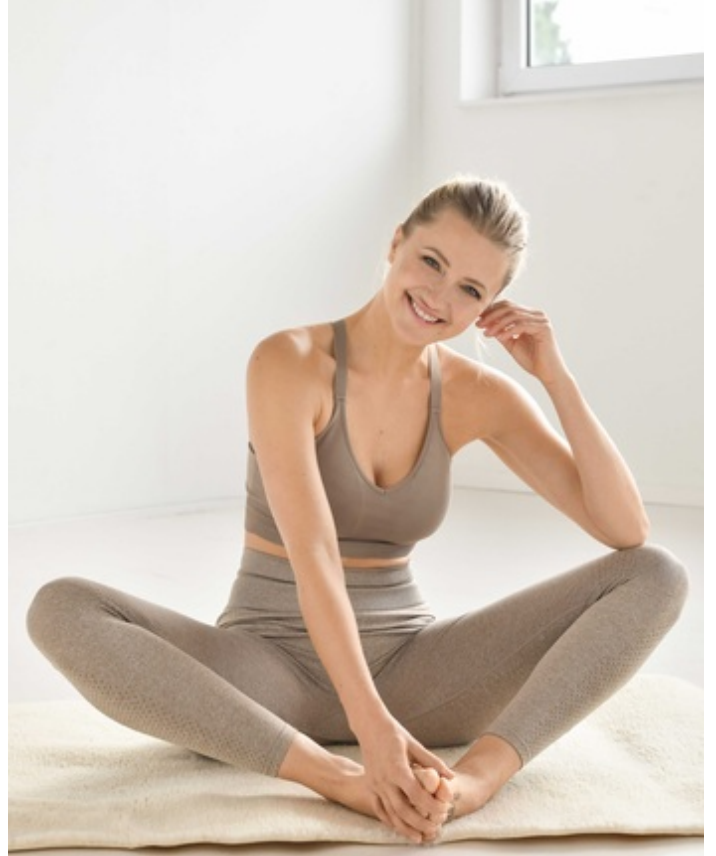

Height 178cm Dress size 38 Cup Size C Chest/Bust 92cm Waist 68cm Hips 96cm Shoe size 39 Hair Color blonde
Eye Color blue-gray

Height 178cm Dress size 38 Cup Size C Chest/Bust 92cm Waist 68cm Hips 96cm Shoe size 39 Hair Color blonde
Eye Color blue-gray

Height 178cm Dress size 38 Cup Size C Chest/Bust 92cm Waist 68cm Hips 96cm Shoe size 39 Hair Color blonde
Eye Color blue-gray