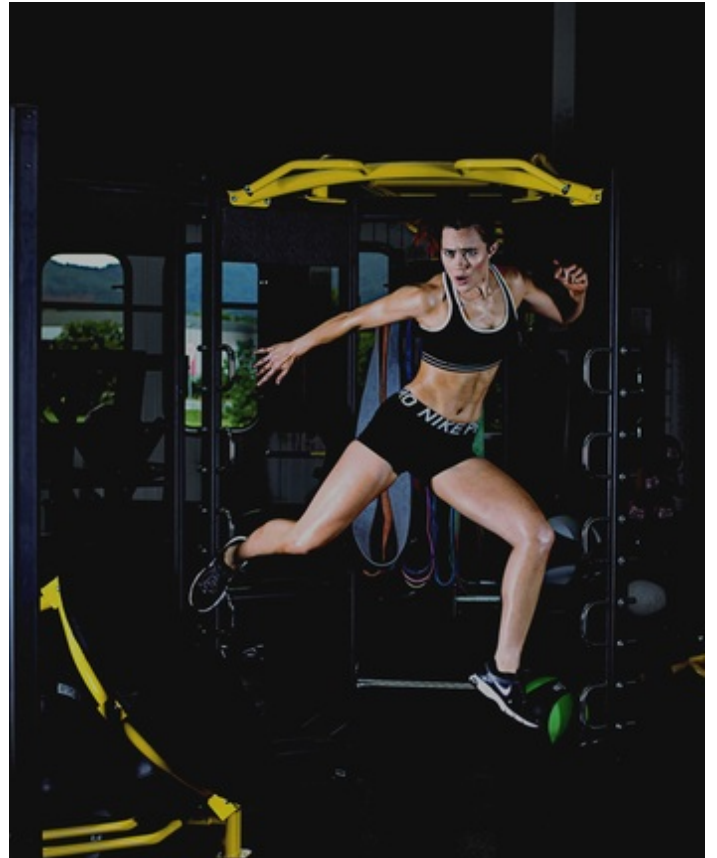

Height 175cm Dress size 36-38 Cup Size B Chest/Bust 84cm Waist 62cm Hips 92cm Hair Color dark brown
Eye Color green-brown

Height 175cm Dress size 36-38 Cup Size B Chest/Bust 84cm Waist 62cm Hips 92cm Hair Color dark brown
Eye Color green-brown

Height 175cm Dress size 36-38 Cup Size B Chest/Bust 84cm Waist 62cm Hips 92cm Hair Color dark brown
Eye Color green-brown