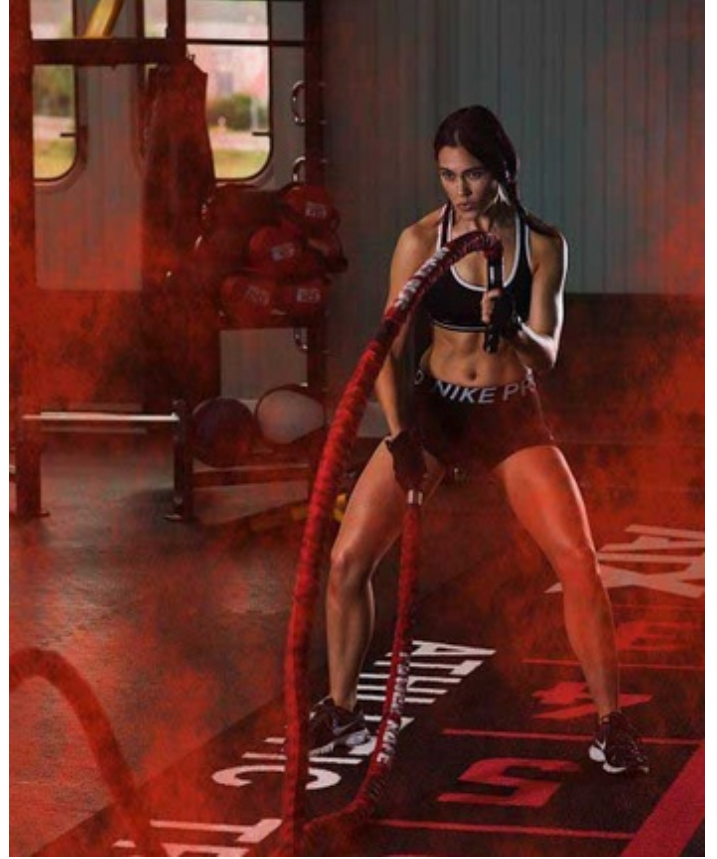

Height 175cm Dress size 36-38 Cup Size B Chest/Bust 84cm Waist 62cm Hips 92cm Hair Color dark brown
Eye Color green-brown

Height 175cm Dress size 36-38 Cup Size B Chest/Bust 84cm Waist 62cm Hips 92cm Hair Color dark brown
Eye Color green-brown

Height 175cm Dress size 36-38 Cup Size B Chest/Bust 84cm Waist 62cm Hips 92cm Hair Color dark brown
Eye Color green-brown