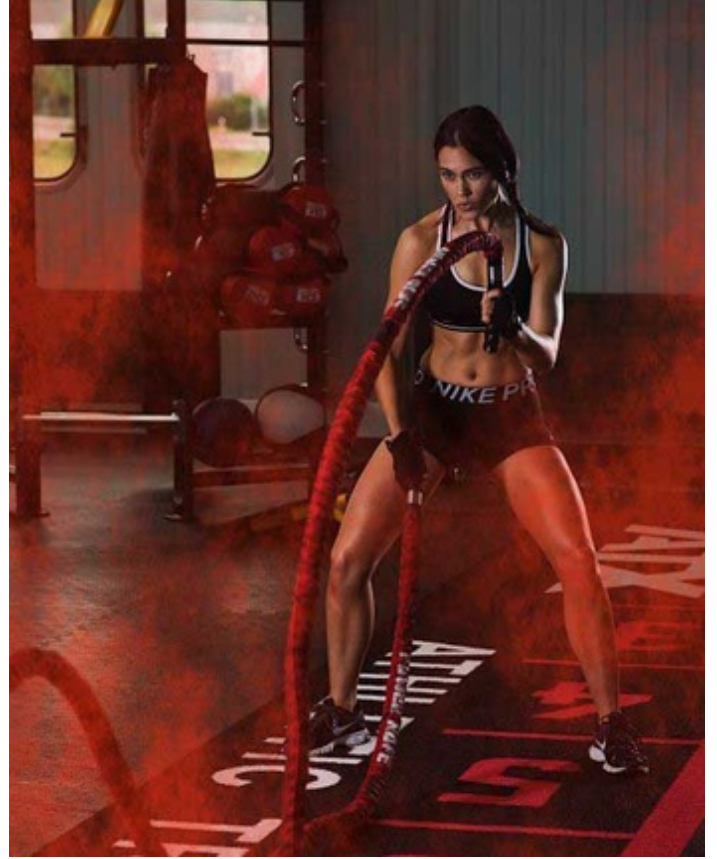

Height 175cm Dress size 36-38 Cup Size B Chest/Bust 84cm Waist 62cm Hips 92cm Hair Color dark brown  
Eye Color green-brown

Height 175cm Dress size 36-38 Cup Size B Chest/Bust 84cm Waist 62cm Hips 92cm Hair Color dark brown  
 Eye Color green-brown

Height 175cm Dress size 36-38 Cup Size B Chest/Bust 84cm Waist 62cm Hips 92cm Hair Color dark brown  
Eye Color green-brown