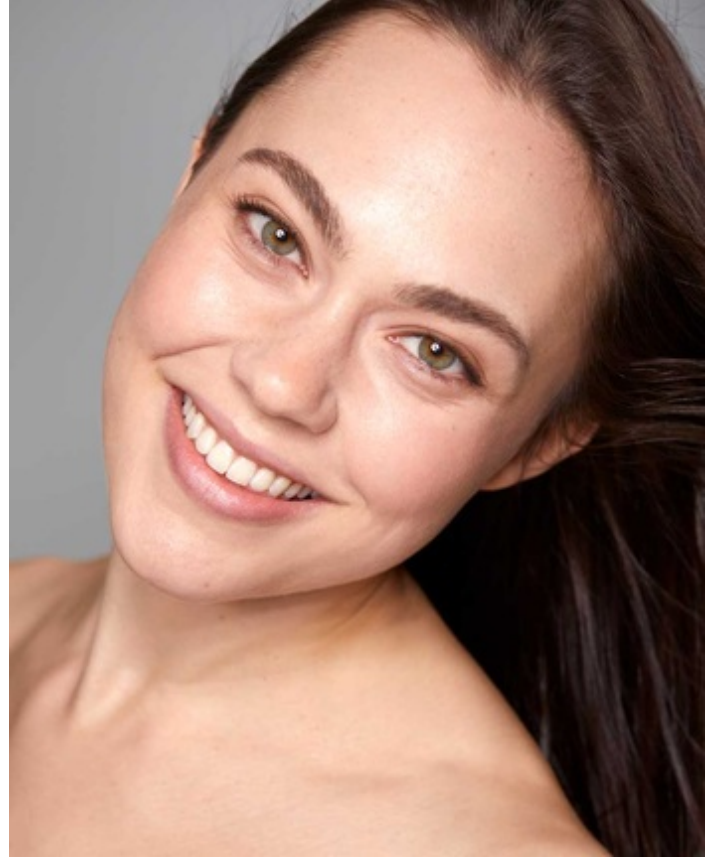

Height 175cm Dress size 36-38 Cup Size B Chest/Bust 84cm Waist 62cm Hips 92cm Hair Color dark brown  
Eye Color green-brown

Height 175cm Dress size 36-38 Cup Size B Chest/Bust 84cm Waist 62cm Hips 92cm Hair Color dark brown  
 Eye Color green-brown

Height 175cm Dress size 36-38 Cup Size B Chest/Bust 84cm Waist 62cm Hips 92cm Hair Color dark brown  
Eye Color green-brown