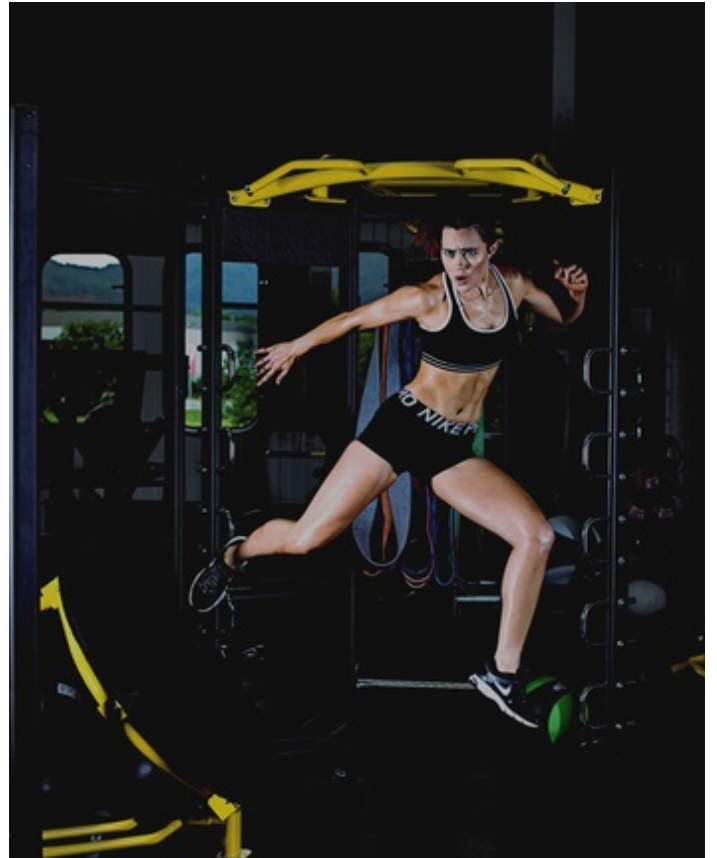

Height 175cm Dress size 36-38 Cup Size B Chest/Bust 84cm Waist 62cm Hips 92cm Hair Color dark brown  
Eye Color green-brown

Height 175cm Dress size 36-38 Cup Size B Chest/Bust 84cm Waist 62cm Hips 92cm Hair Color dark brown  
 Eye Color green-brown

Height 175cm Dress size 36-38 Cup Size B Chest/Bust 84cm Waist 62cm Hips 92cm Hair Color dark brown  
Eye Color green-brown