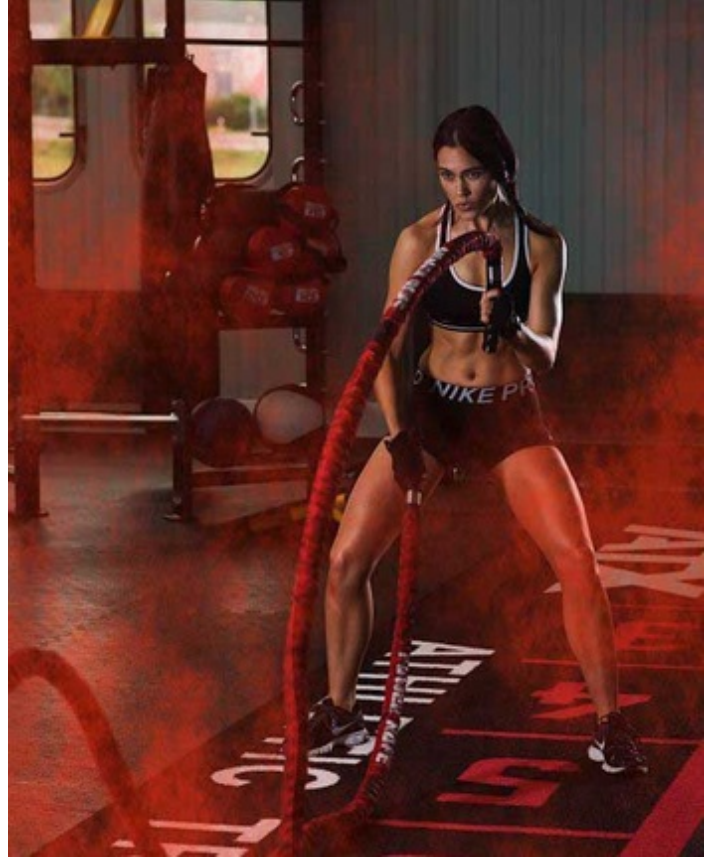

Height 175cm Dress size 36-38 Cup Size B Chest/Bust 84cm Waist 62cm Hips 92cm Hair Color dark brown
Eye Color green-brown

Height 175cm Dress size 36-38 Cup Size B Chest/Bust 84cm Waist 62cm Hips 92cm Hair Color dark brown
Eye Color green-brown

Height 175cm Dress size 36-38 Cup Size B Chest/Bust 84cm Waist 62cm Hips 92cm Hair Color dark brown
Eye Color green-brown