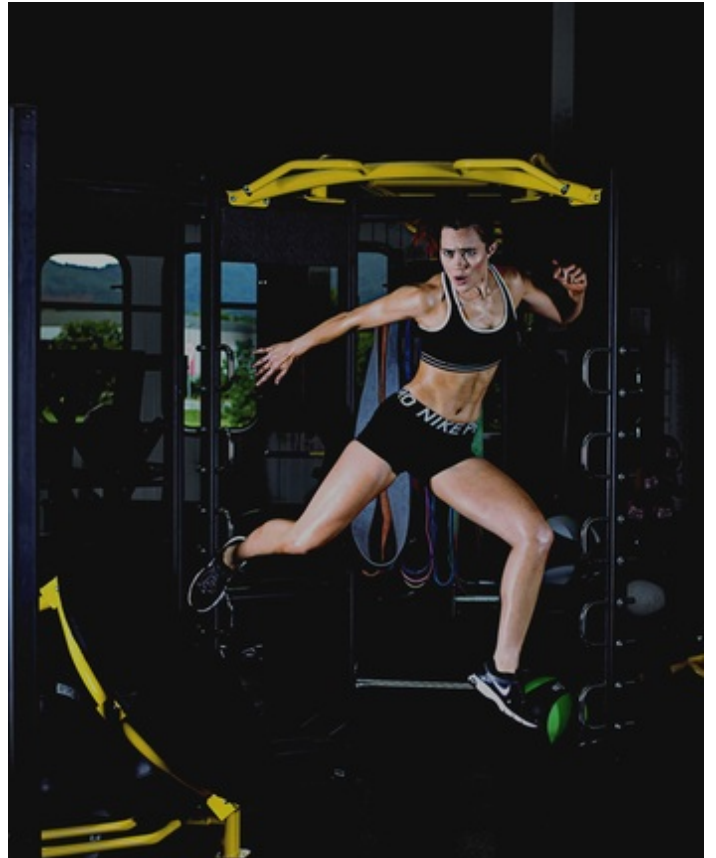

Height 175cm Dress size 36-38 Cup Size B Chest/Bust 84cm Waist 62cm Hips 92cm Hair Color dark brown
Eye Color green-brown

Height 175cm Dress size 36-38 Cup Size B Chest/Bust 84cm Waist 62cm Hips 92cm Hair Color dark brown
Eye Color green-brown

Height 175cm Dress size 36-38 Cup Size B Chest/Bust 84cm Waist 62cm Hips 92cm Hair Color dark brown
Eye Color green-brown