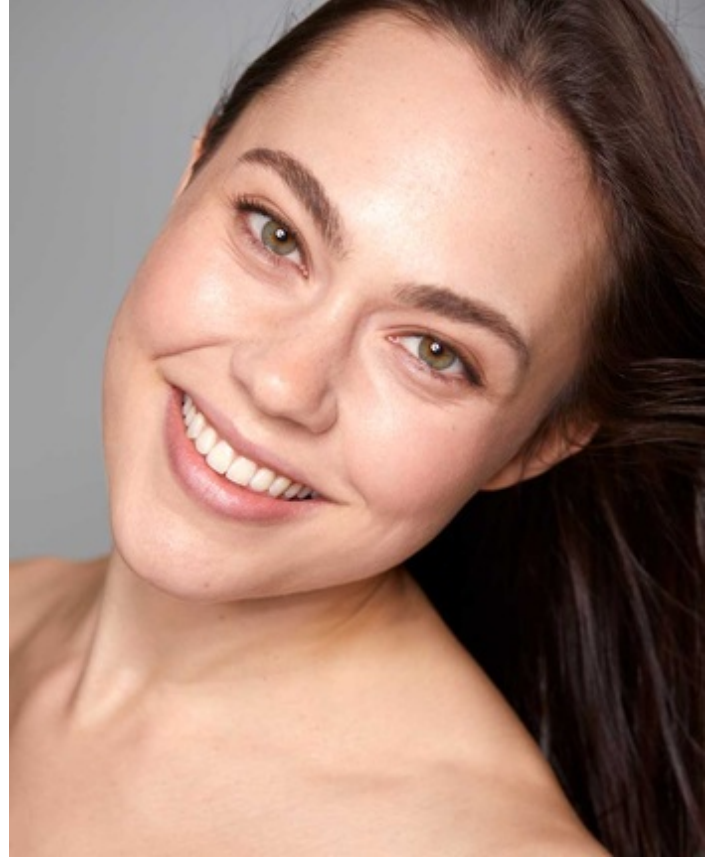

Height 175cm Dress size 36-38 Cup Size B Chest/Bust 84cm Waist 62cm Hips 92cm Hair Color dark brown
Eye Color green-brown

Height 175cm Dress size 36-38 Cup Size B Chest/Bust 84cm Waist 62cm Hips 92cm Hair Color dark brown
Eye Color green-brown

Height 175cm Dress size 36-38 Cup Size B Chest/Bust 84cm Waist 62cm Hips 92cm Hair Color dark brown
Eye Color green-brown