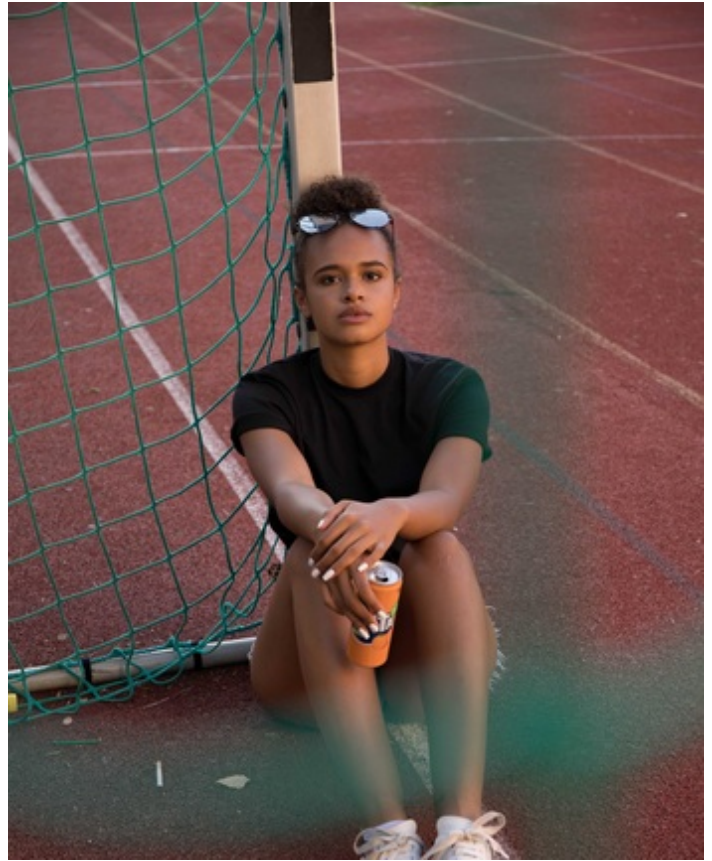

Height 171cm Cup Size C Chest/Bust 84cm Waist 64cm Hips 96cm Hair Color dark brown Eye Color dark brown

Height 171cm Cup Size C Chest/Bust 84cm Waist 64cm Hips 96cm Hair Color dark brown Eye Color dark brown

Height 171cm Cup Size C Chest/Bust 84cm Waist 64cm Hips 96cm Hair Color dark brown Eye Color dark brown