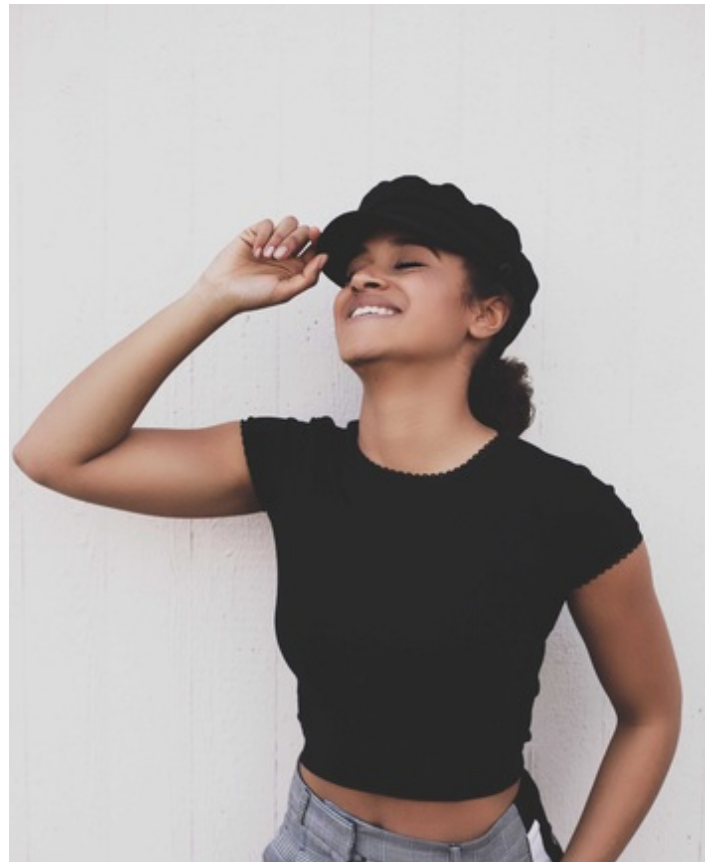

Height 171cm Cup Size C Chest/Bust 84cm Waist 64cm Hips 96cm Hair Color dark brown Eye Color dark brown

Height 171cm Cup Size C Chest/Bust 84cm Waist 64cm Hips 96cm Hair Color dark brown Eye Color dark brown

Height 171cm Cup Size C Chest/Bust 84cm Waist 64cm Hips 96cm Hair Color dark brown Eye Color dark brown