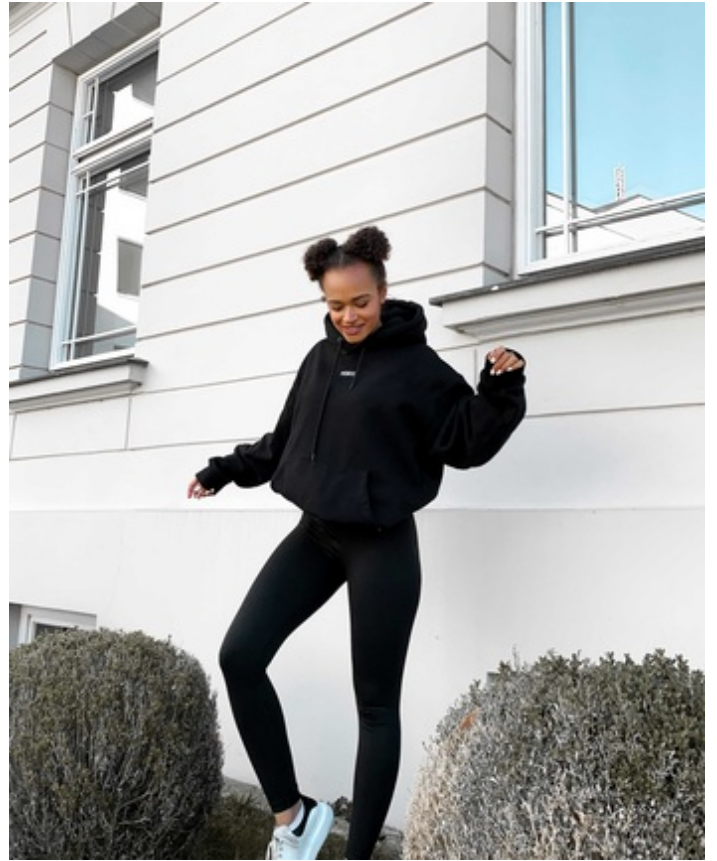

Height 171cm Cup Size C Chest/Bust 84cm Waist 64cm Hips 96cm Hair Color dark brown Eye Color dark brown

Height 171cm Cup Size C Chest/Bust 84cm Waist 64cm Hips 96cm Hair Color dark brown Eye Color dark brown

Height 171cm Cup Size C Chest/Bust 84cm Waist 64cm Hips 96cm Hair Color dark brown Eye Color dark brown