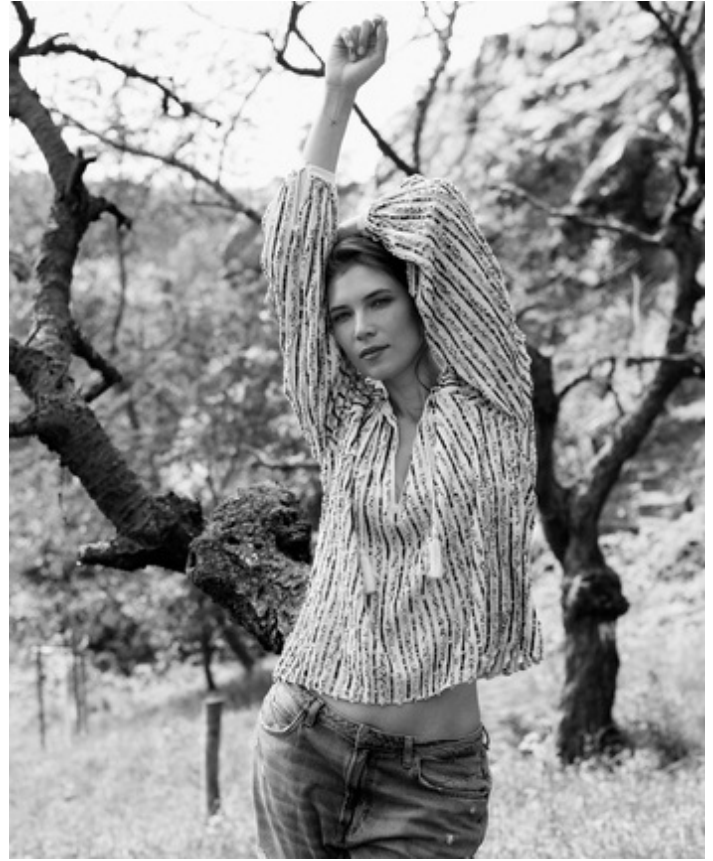

Height 180cm Dress size 38 Cup Size B Chest/Bust 90cm Waist 68cm Hips 99cm Shoe size 40 Hair Color blonde
Eye Color green

Height 180cm Dress size 38 Cup Size B Chest/Bust 90cm Waist 68cm Hips 99cm Shoe size 40 Hair Color blonde
 Eye Color green

Tričko Nike, 1290 Kč
 Triko Alessandra Marchi, Blackout, 8750 Kč
 Top Alessandra Marchi, Blackout, 10 360 Kč
 Tričko Adidas, 1299 Kč
 Boty Vans, 1690 Kč
 Pripučky Adidas, 2 páry za 349 Kč

Height 180cm Dress size 38 Cup Size B Chest/Bust 90cm Waist 68cm Hips 99cm Shoe size 40 Hair Color blonde
Eye Color green