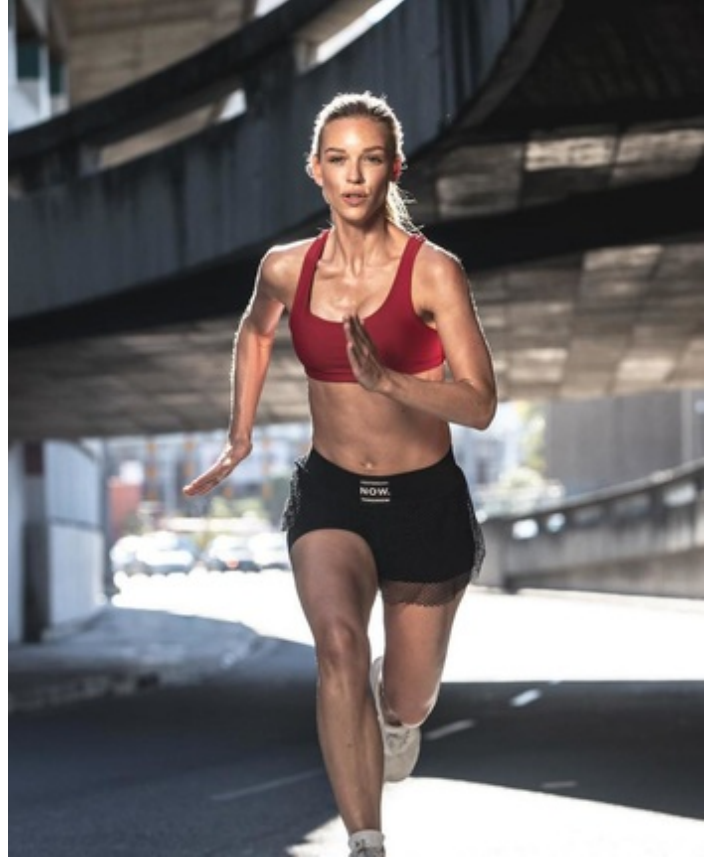

Height 175cm Dress size 36-38 Cup Size B Chest/Bust 87cm Waist 62cm Hips 94cm Shoe size 41 Hair Color blonde  
Eye Color blue

Height 175cm Dress size 36-38 Cup Size B Chest/Bust 87cm Waist 62cm Hips 94cm Shoe size 41 Hair Color blonde Eye Color blue

Height 175cm Dress size 36-38 Cup Size B Chest/Bust 87cm Waist 62cm Hips 94cm Shoe size 41 Hair Color blonde  
Eye Color blue