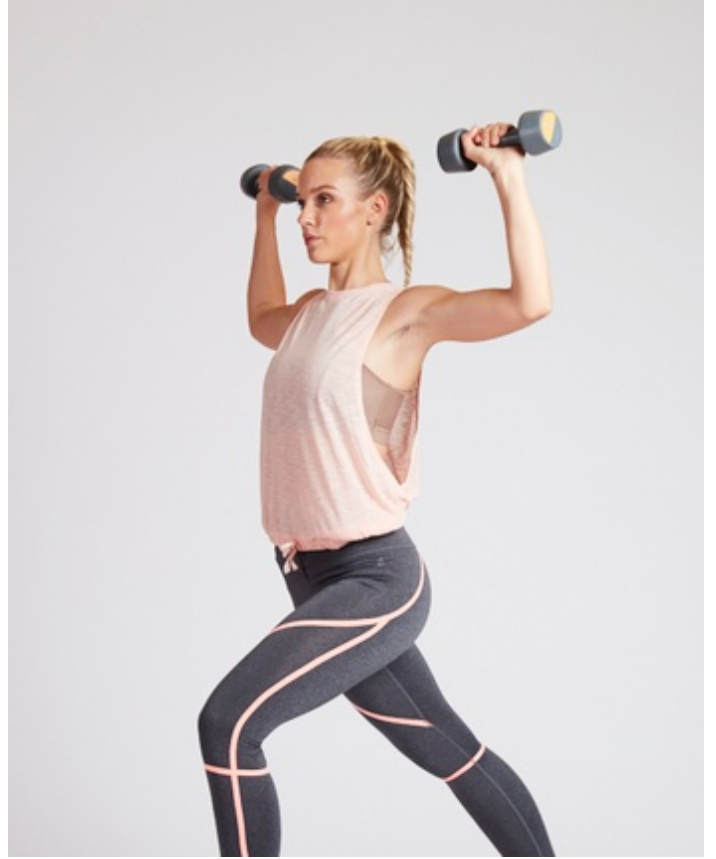

Height 175cm Dress size 36-38 Cup Size B Chest/Bust 87cm Waist 62cm Hips 94cm Shoe size 41 Hair Color blonde  
Eye Color blue

Height 175cm Dress size 36-38 Cup Size B Chest/Bust 87cm Waist 62cm Hips 94cm Shoe size 41 Hair Color blonde Eye Color blue

Height 175cm Dress size 36-38 Cup Size B Chest/Bust 87cm Waist 62cm Hips 94cm Shoe size 41 Hair Color blonde  
Eye Color blue