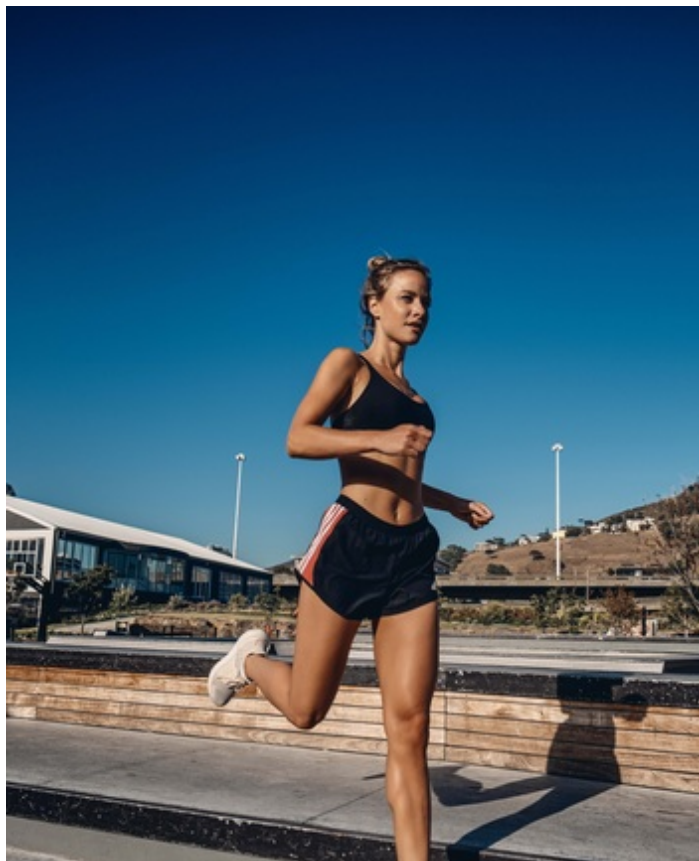

Height 170cm Dress size 36 Cup Size B Chest/Bust 81cm Waist 60cm Hips 90cm Shoe size 39 Hair Color blonde
Eye Color blue-green

Height 170cm Dress size 36 Cup Size B Chest/Bust 81cm Waist 60cm Hips 90cm Shoe size 39 Hair Color blonde
Eye Color blue-green