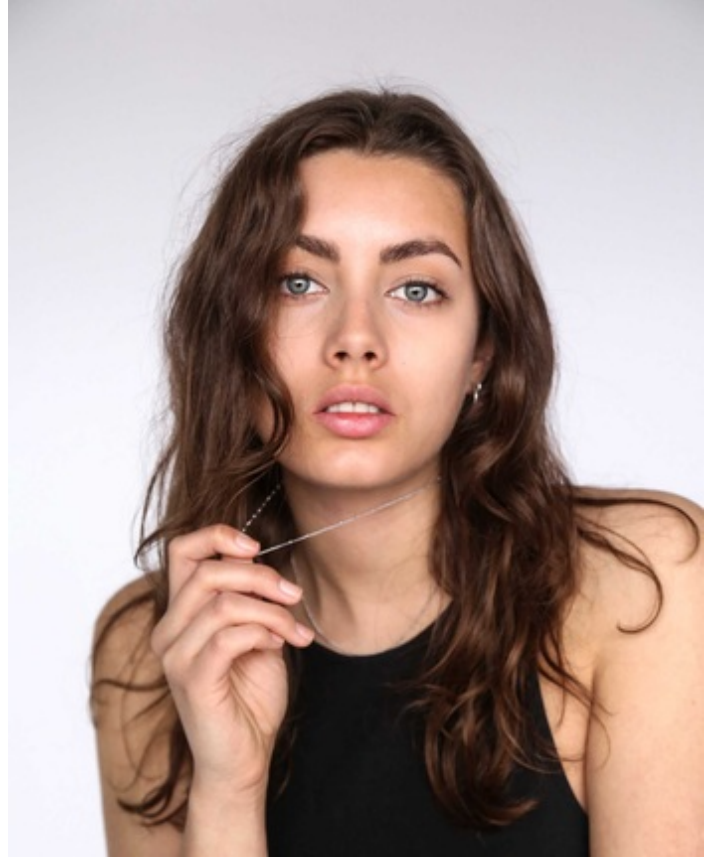

Height 172cm Dress size 36 Cup Size B Chest/Bust 86cm Waist 65cm Hips 92cm Shoe size 39 Hair Color brown  
Eye Color blue-green

Height 172cm Dress size 36 Cup Size B Chest/Bust 86cm Waist 65cm Hips 92cm Shoe size 39 Hair Color brown  
Eye Color blue-green

Height 172cm Dress size 36 Cup Size B Chest/Bust 86cm Waist 65cm Hips 92cm Shoe size 39 Hair Color brown  
Eye Color blue-green