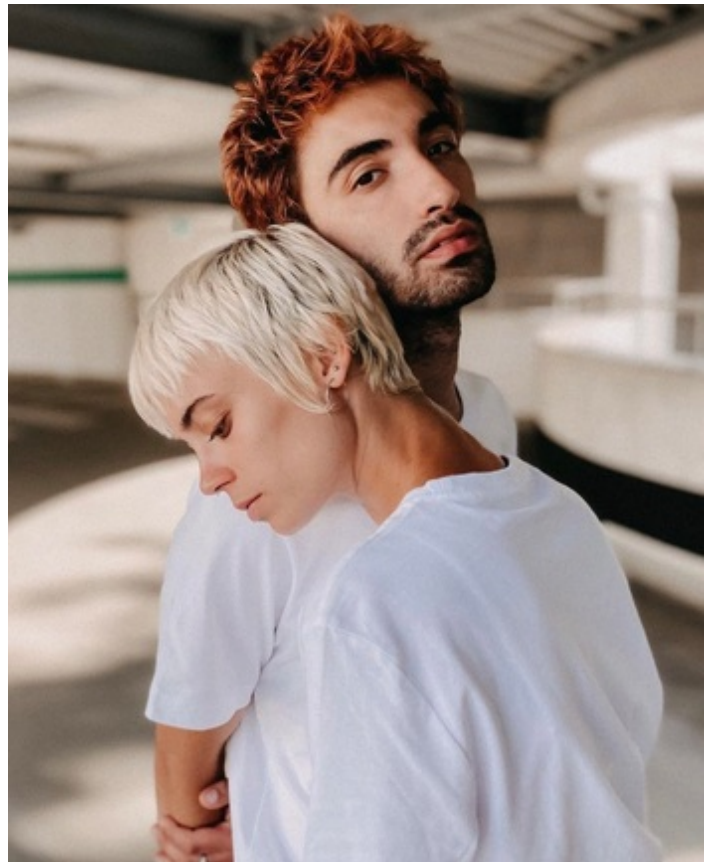

Height 178cm Shirt S Chest/Bust 85cm Waist 71cm Hips 95cm Shoe size 41 Hair Color dark brown Eye Color brown

Height 178cm Shirt S Chest/Bust 85cm Waist 71cm Hips 95cm Shoe size 41 Hair Color dark brown Eye Color brown

Height 178cm Shirt S Chest/Bust 85cm Waist 71cm Hips 95cm Shoe size 41 Hair Color dark brown Eye Color brown