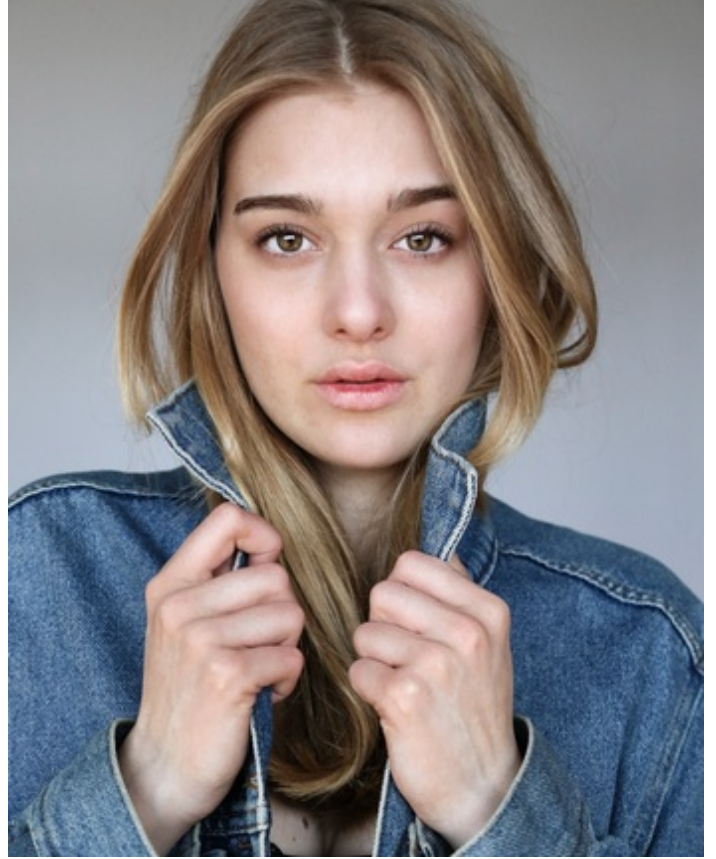

Height 169cm Dress size 34-36 Cup Size B Chest/Bust 85cm Waist 63cm Hips 89cm Shoe size 38 Hair Color blonde  
Eye Color green-brown

Height 169cm Dress size 34-36 Cup Size B Chest/Bust 85cm Waist 63cm Hips 89cm Shoe size 38 Hair Color blonde  
Eye Color green-brown