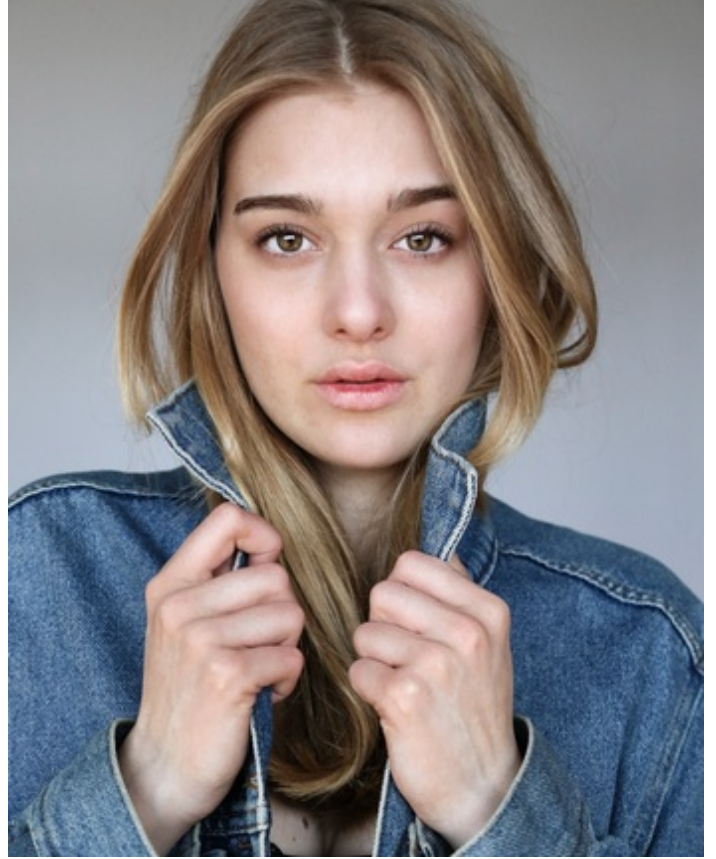

Height 169cm Dress size 34-36 Cup Size B Chest/Bust 85cm Waist 63cm Hips 89cm Shoe size 38 Hair Color blonde
Eye Color green-brown

Height 169cm Dress size 34-36 Cup Size B Chest/Bust 85cm Waist 63cm Hips 89cm Shoe size 38 Hair Color blonde
Eye Color green-brown