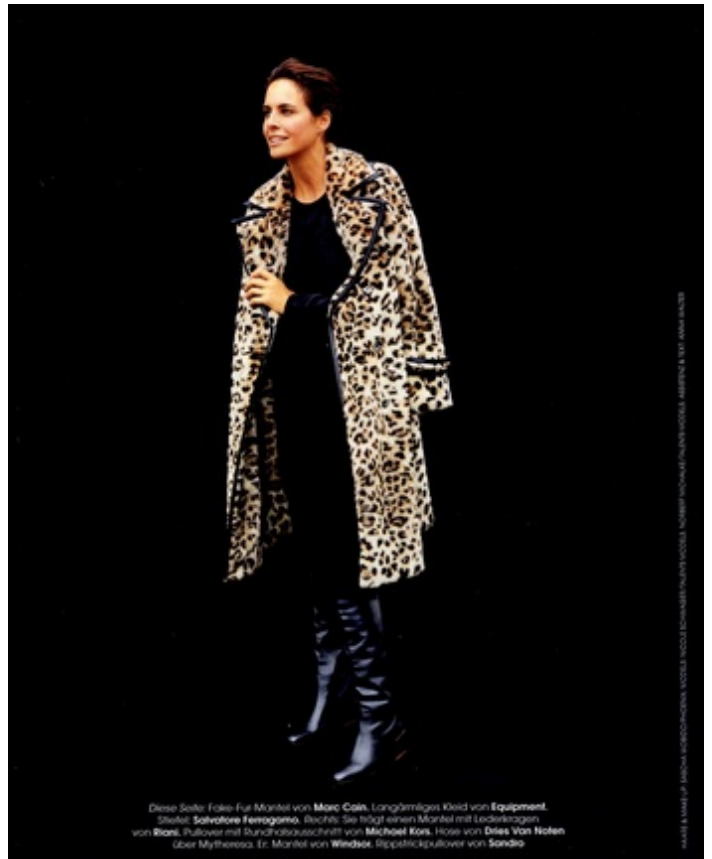

Height 179cm Dress size 36 Cup Size B Chest/Bust 92cm Waist 67cm Hips 92cm Shoe size 41
 Hair Color dark brown Eye Color blue-gray

Height 179cm Dress size 36 Cup Size B Chest/Bust 92cm Waist 67cm Hips 92cm Shoe size 41
Hair Color dark brown Eye Color blue-gray

Height 179cm Dress size 36 Cup Size B Chest/Bust 92cm Waist 67cm Hips 92cm Shoe size 41
Hair Color dark brown Eye Color blue-gray