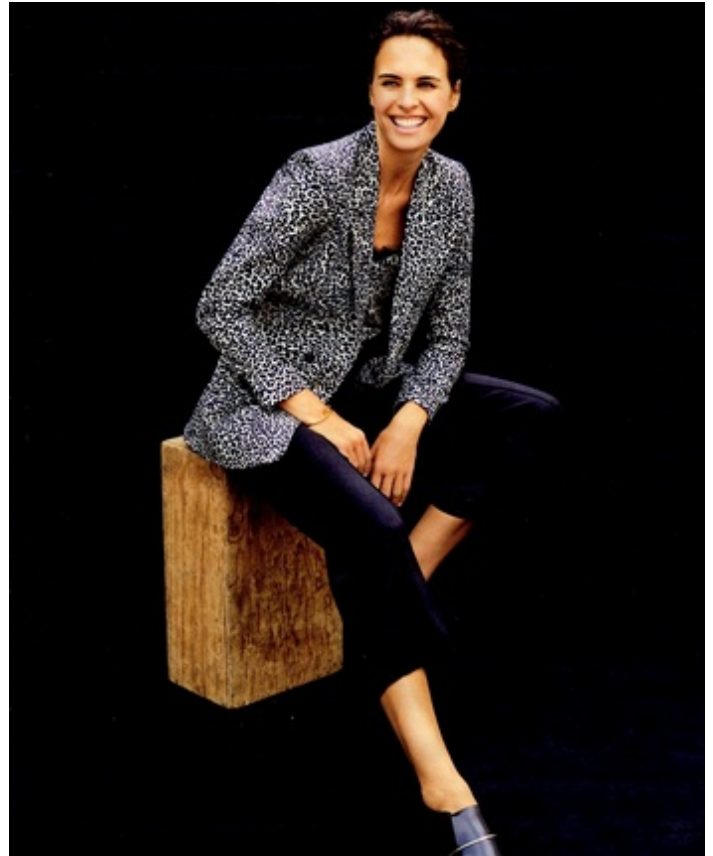

Height 179cm Dress size 36 Cup Size B Chest/Bust 92cm Waist 67cm Hips 92cm Shoe size 41
 Hair Color dark brown Eye Color blue-gray

Height 179cm Dress size 36 Cup Size B Chest/Bust 92cm Waist 67cm Hips 92cm Shoe size 41
Hair Color dark brown Eye Color blue-gray

Height 179cm Dress size 36 Cup Size B Chest/Bust 92cm Waist 67cm Hips 92cm Shoe size 41
Hair Color dark brown Eye Color blue-gray