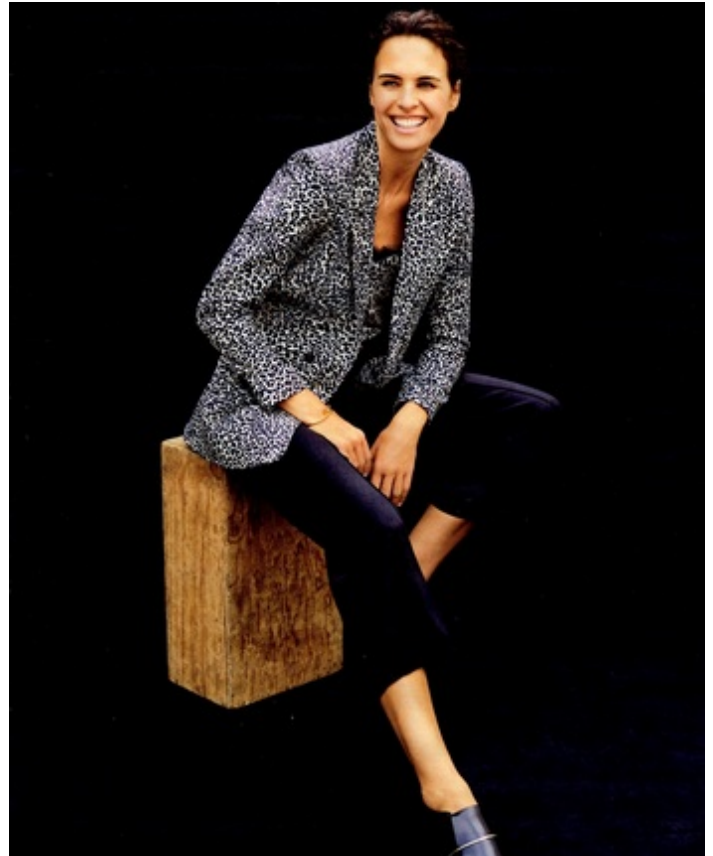

Height 179cm Dress size 36 Cup Size B Chest/Bust 92cm Waist 67cm Hips 92cm Shoe size 41  
 Hair Color dark brown Eye Color blue-gray

Height 179cm Dress size 36 Cup Size B Chest/Bust 92cm Waist 67cm Hips 92cm Shoe size 41  
Hair Color dark brown Eye Color blue-gray

Height 179cm Dress size 36 Cup Size B Chest/Bust 92cm Waist 67cm Hips 92cm Shoe size 41  
Hair Color dark brown Eye Color blue-gray