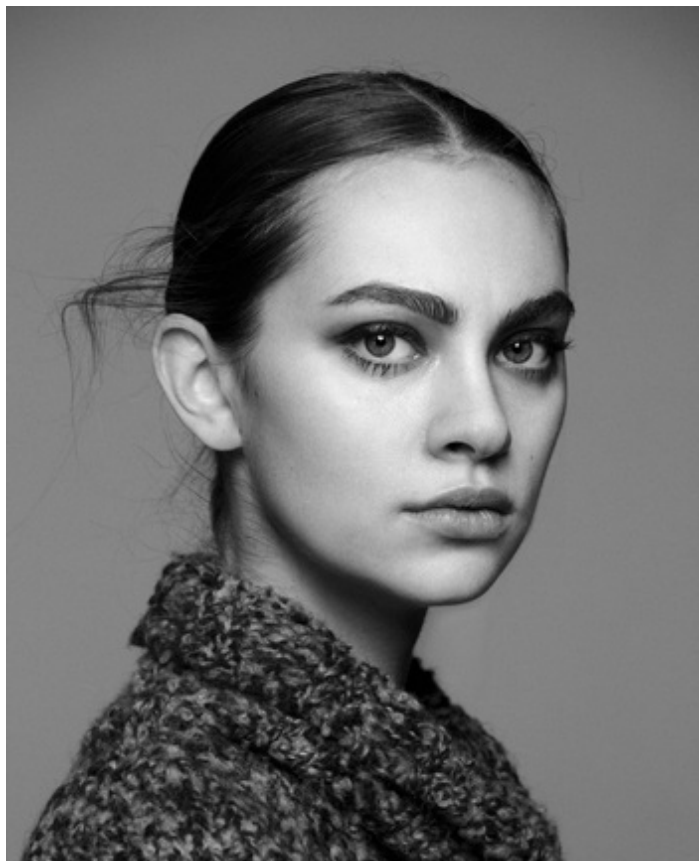

Height 177cm Dress size 36 Chest/Bust 84cm Waist 63cm Hips 89cm Shoe size 39 Hair Color lt. brown
Eye Color blue

Height 177cm Dress size 36 Chest/Bust 84cm Waist 63cm Hips 89cm Shoe size 39 Hair Color lt. brown
Eye Color blue

Height 177cm Dress size 36 Chest/Bust 84cm Waist 63cm Hips 89cm Shoe size 39 Hair Color lt. brown
Eye Color blue

PAOLA PARRINELLO
JEWELLERY

Height 177cm Dress size 36 Chest/Bust 84cm Waist 63cm Hips 89cm Shoe size 39 Hair Color lt. brown
Eye Color blue

Height 177cm Dress size 36 Chest/Bust 84cm Waist 63cm Hips 89cm Shoe size 39 Hair Color lt. brown
Eye Color blue