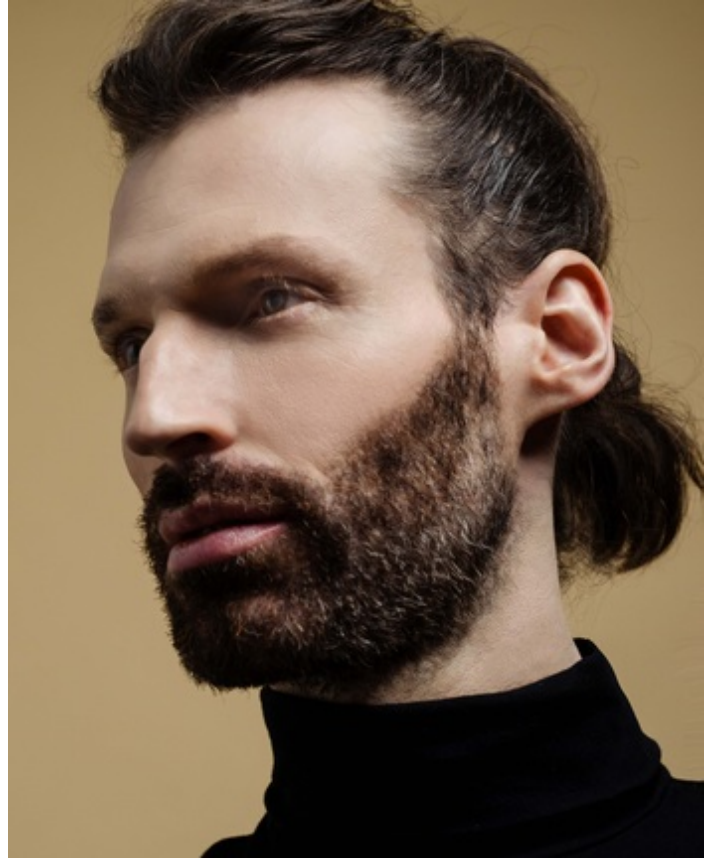

Height 189cm Chest/Bust 98cm Waist 77cm Hips 97cm Shoe size 44 Hair Color brown Eye Color green-brown

Height 189cm Chest/Bust 98cm Waist 77cm Hips 97cm Shoe size 44 Hair Color brown Eye Color green-brown