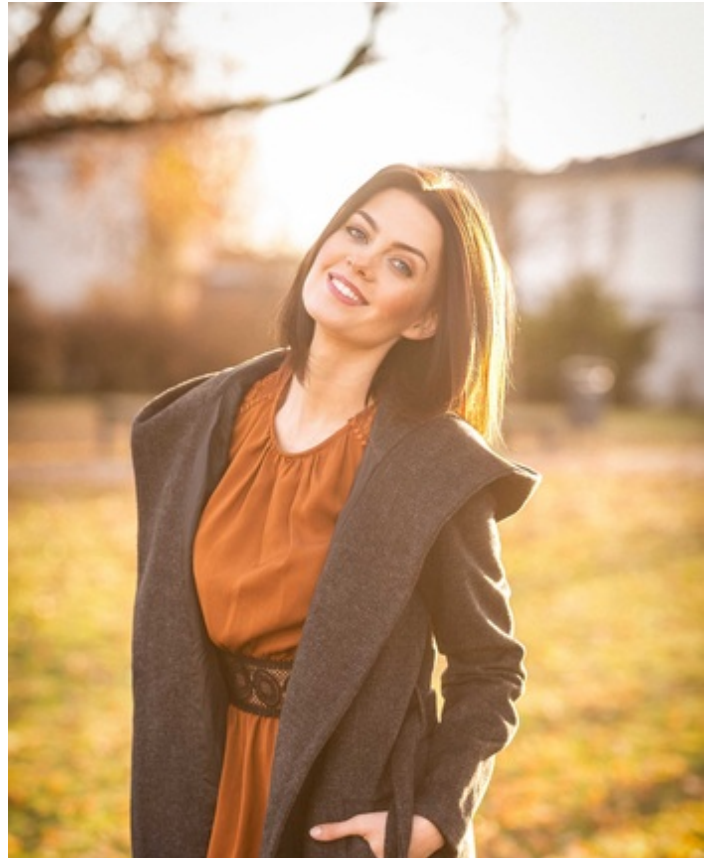

Height 171cm Dress size 34-36 Chest/Bust 77cm Waist 63cm Hips 89cm Shoe size 39-40 Hair Color brown  
Eye Color blue

Height 171cm Dress size 34-36 Chest/Bust 77cm Waist 63cm Hips 89cm Shoe size 39-40 Hair Color brown  
Eye Color blue

Height 171cm Dress size 34-36 Chest/Bust 77cm Waist 63cm Hips 89cm Shoe size 39-40 Hair Color brown  
Eye Color blue